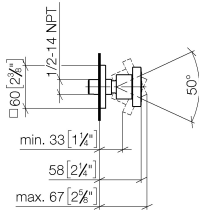

**Body spray without volume control - Matte Black**

IMO

28 528 782

- spray head Ø 55mm
- ball-joint pivotable through 25° (in any direction)
- HORIZONTAL RAIN, max. flow rate 7 l/min (at 3 bar)
- anti-scale system
- rosette 60 x 60 mm
- 1/2" connection

**Recommended miscellaneous**

**Concealed wall elbow -**

35 085 970 90

- max. recess depth 163 mm
- min. recess depth 90 mm

28 528 782

mm [inches]

Flow rate chart

Codes & Standards