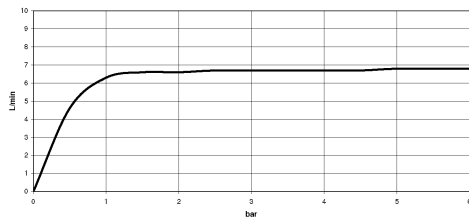

**Recommended miscellaneous**

**Concealed wall elbow -**

35 085 970 90

- max. recess depth 163 mm
- min. recess depth 90 mm

28 528 782

mm [inches]

Flow rate chart

Codes & Standards