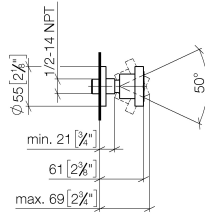

Body spray without volume control - Durabronz (23kt Gold)

TARA

28 528 979

- spray head Ø 55mm
- ball-joint pivotable through 25° (in any direction)
- HORIZONTAL RAIN, max. flow rate 7 l/min (at 3 bar)
- with anti-scale system
- rosette Ø 55 mm
- 1/2" connection

Recommended miscellaneous

Concealed wall elbow -

35 085 970 90

- max. recess depth 163 mm
- min. recess depth 90 mm

28 528 979

mm [inches]

Flow rate chart

Codes & Standards