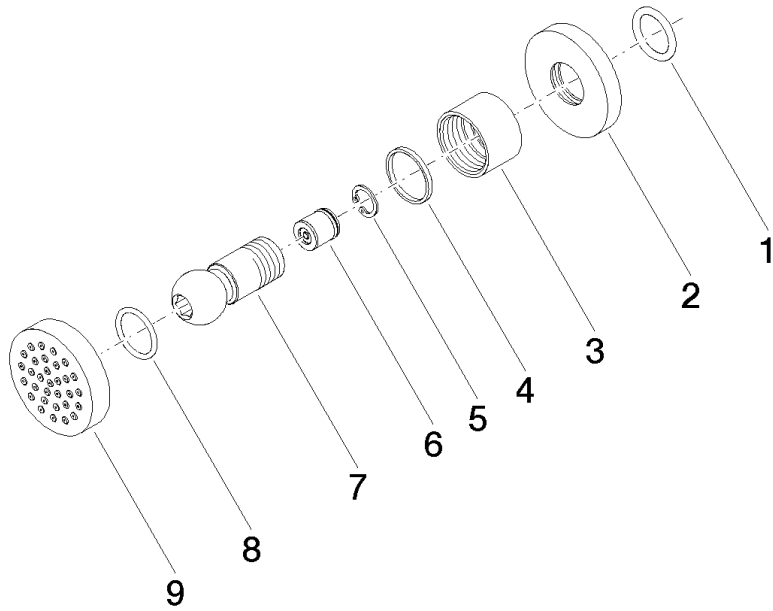

28 528 979

Product version from 10/1/2023