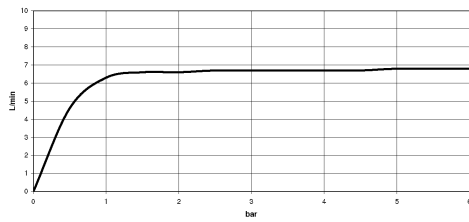

Codes & Standards

DIN 4109

ISO 3822

Ü-Zeichen