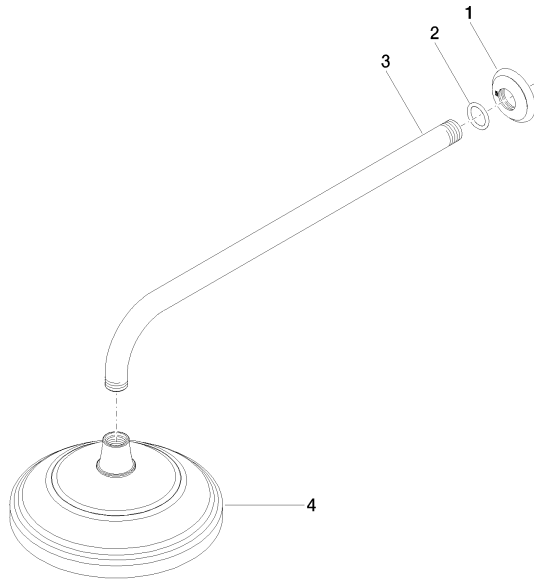

**MADISON Rain shower with wall fixing FlowReduce 200 mm - Brushed  
Platinum**

MADISON

28 544 977

- 435mm projection
- rain shower Ø 200 mm
- rain flow
- max. flow 7 l/min
- Function from: 6.5 l/min
- rosette Ø 55 mm
- 1/2" connection
- with anti-scale system
- This product can help a building meet the requirements of Green Building Rating Systems, e.g. LEED®, BREEAM®, DGNB

	Brushed Platinum	28 544 977-06
	Chrome	28 544 977-00
	Platinum	28 544 977-08
	Durabress (23kt Gold)	28 544 977-09
	Brushed Durabress (23kt Gold)	28 544 977-28
	Brushed Dark Platinum	28 544 977-99

28 544 977  
mm [inches]

**Flow rate chart**

**Codes & Standards**

DIN 4109

ISO 3822

Ü-Zeichen

MADISON Rain shower with wall fixing FlowReduce 200 mm - Brushed  
Platinum

---

MADISON

28 544 977  
Certificates

---

LGA\_38

28 544 977

Parts for other  
finishes can be found  
here: [Chrome](#)

MADISON Rain shower with wall fixing FlowReduce 200 mm - Brushed  
Platinum

MADISON

28 544 977