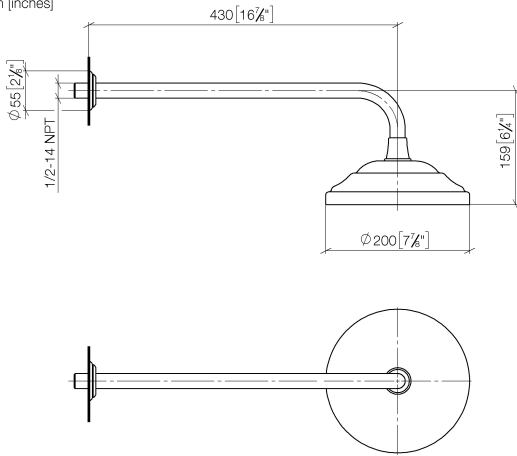

**MADISON Rain shower with wall fixing FlowReduce 200 mm - Brushed  
Platinum**

MADISON

28 544 977

- 435mm projection
- rain shower Ø 200 mm
- rain flow
- max. flow 7 l/min
- Function from: 6.5 l/min
- rosette Ø 55 mm
- 1/2" connection
- with anti-scale system
- This product can help a building meet the requirements of Green Building Rating Systems, e.g. LEED®, BREEAM®, DGNB

	Brushed Platinum	28 544 977-06
	Chrome	28 544 977-00
	Platinum	28 544 977-08
	Durabress (23kt Gold)	28 544 977-09
	Brushed Durabress (23kt Gold)	28 544 977-28
	Brushed Dark Platinum	28 544 977-99

28 544 977  
mm [inches]

**Flow rate chart**

**Codes & Standards**

DIN 4109

ISO 3822

Ü-Zeichen

MADISON Rain shower with wall fixing FlowReduce 200 mm - Brushed  
Platinum

---

MADISON

**Spare parts list**

No.	Item Number	Name	Quantity used	Delivery time
	09 27 35 003-06	rosette	4	10