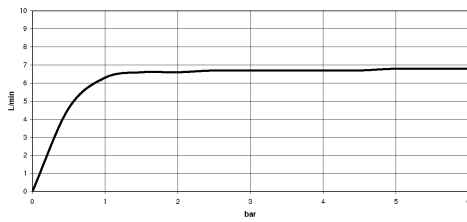

Certificates

LGA_38654.