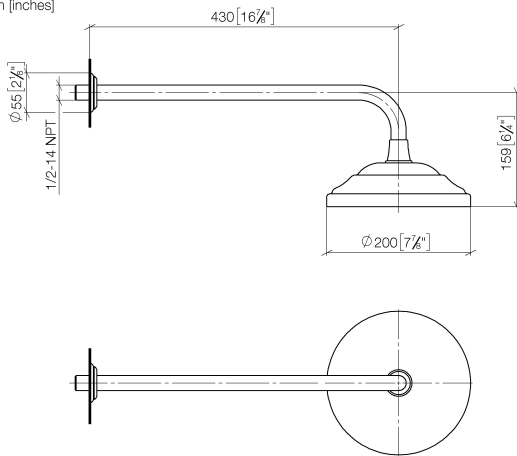

**MADISON Rain shower with wall fixing FlowReduce 200 mm - Brushed Dark Platinum**

MADISON

28 544 977

- 435mm projection
- rain shower Ø 200 mm
- rain flow
- max. flow 7 l/min
- Function from: 6.5 l/min
- rosette Ø 55 mm
- 1/2" connection
- with anti-scale system
- This product can help a building meet the requirements of Green Building Rating Systems, e.g. LEED®, BREEAM®, DGNB

	Brushed Dark Platinum	28 544 977-99
	Chrome	28 544 977-00
	Brushed Platinum	28 544 977-06
	Platinum	28 544 977-08
	Durabrand (23kt Gold)	28 544 977-09
	Brushed Durabrand (23kt Gold)	28 544 977-28

28 544 977  
mm [inches]

### Spare parts list

No.	Item Number	Name	Quantity used	Delivery time
1	09 27 35 003-99	rosette	1	30
2	90 14 10 026 00 90	seal	1	2
3	09 11 03 017-99	connection	1	30
4	90 12 05 038 20-99	shower	1	30