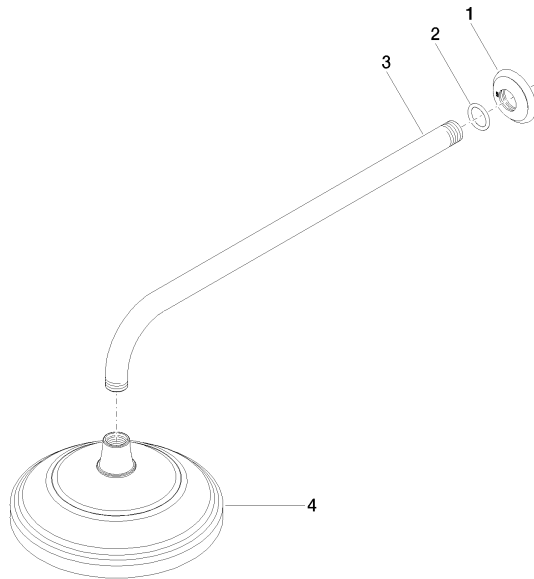

**MADISON Rain shower with wall fixing FlowReduce 200 mm - Brushed Dark Platinum**

MADISON

28 544 977

- 435mm projection
- rain shower Ø 200 mm
- rain flow
- max. flow 7 l/min
- Function from: 6.5 l/min
- rosette Ø 55 mm
- 1/2" connection
- with anti-scale system
- This product can help a building meet the requirements of Green Building Rating Systems, e.g. LEED®, BREEAM®, DGNB

	Brushed Dark Platinum	28 544 977-99
	Chrome	28 544 977-00
	Brushed Platinum	28 544 977-06
	Platinum	28 544 977-08
	Durabrand (23kt Gold)	28 544 977-09
	Brushed Durabrand (23kt Gold)	28 544 977-28

28 544 977  
mm [inches]

### Spare parts list

No.	Item Number	Name	Quantity used	Delivery time
1	09 27 35 003-99	rosette	1	30
2	90 14 10 026 00 90	seal	1	2
3	09 11 03 017-99	connection	1	30
4	90 12 05 038 20-99	shower	1	30