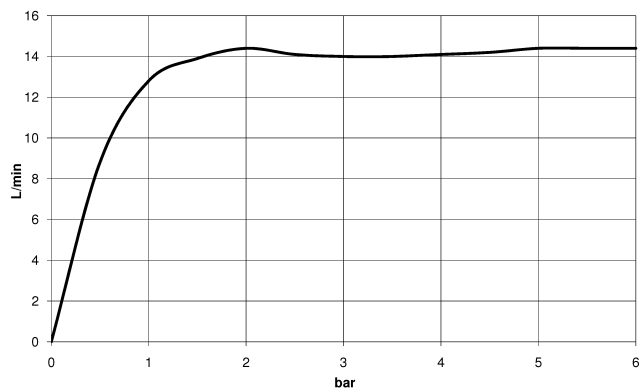

28 545 977

- 435mm projection
- rain shower Ø 200 mm
- PURE RAIN, max. flow rate 14 l/min (at 3 bar)
- Function from: 8 l/min
- rosette Ø 55 mm
- 1/2" connection
- with anti-scale system

	Brushed Platinum	28 545 977-06
	Chrome	28 545 977-00
	brushed chrome	28 545 977-93
	Platinum	28 545 977-08
	Durabrand (23kt Gold)	28 545 977-09
	Brushed Durabrand (23kt Gold)	28 545 977-28
	Brushed Dark Platinum	28 545 977-99

**Recommended miscellaneous**

- Concealed wall elbow -** 35 085 970 90
- max. recess depth 163 mm
  - min. recess depth 90 mm

28 545 977

**Flow rate chart**

**Certificates**

DVGW\_DW- LGA\_38654.  
6517DN0118.