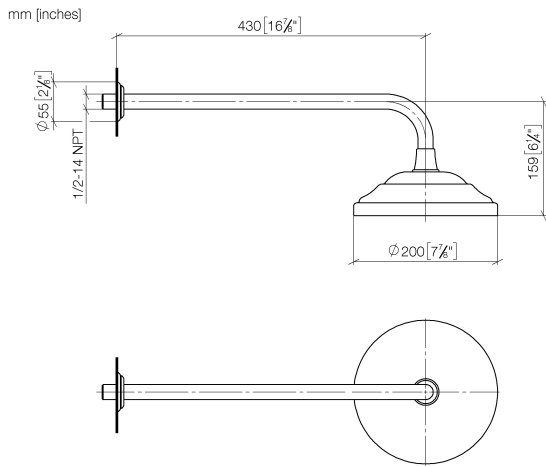

28 545 977

- 435mm projection
- rain shower Ø 200 mm
- PURE RAIN, max. flow rate 14 l/min (at 3 bar)
- Function from: 8 l/min
- rosette Ø 55 mm
- 1/2" connection
- with anti-scale system

	Durabronz (23kt Gold)	28 545 977-09
	Chrome	28 545 977-00
	brushed chrome	28 545 977-93
	Brushed Platinum	28 545 977-06
	Platinum	28 545 977-08
	Brushed Durabronz (23kt Gold)	28 545 977-28
	Brushed Dark Platinum	28 545 977-99

Recommended miscellaneous

- Concealed wall elbow -** 35 085 970 90
- max. recess depth 163 mm
 - min. recess depth 90 mm

28 545 977

Flow rate chart

Certificates

DVGW_DW- LGA_38654.
6517DN0118.

28 545 977

Spare parts list

No.	Item Number	Name	Quantity used	Delivery time
1	09 27 35 003-09	rosette	1	40
2	90 14 10 026 00 90	seal	1	2
3	09 11 03 017-09	connection	1	40