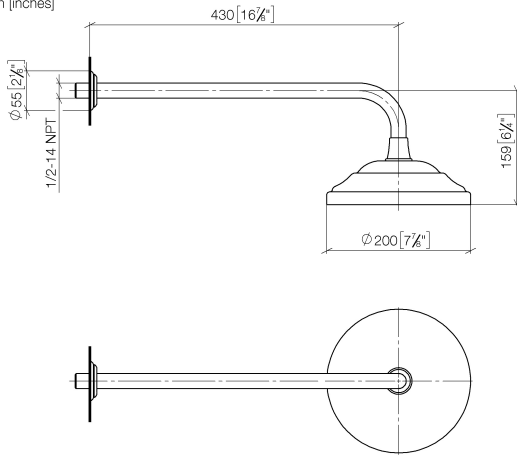

MADISON Rain shower with wall fixing 200 mm - Brushed Durabron (23kt Gold)

MADISON

28 545 977

- 435mm projection
- rain shower Ø 200 mm
- PURE RAIN, max. flow rate 14 l/min (at 3 bar)
- Function from: 8 l/min
- rosette Ø 55 mm
- 1/2" connection
- with anti-scale system

	Brushed Durabron (23kt Gold)	28 545 977-28
	Chrome	28 545 977-00
	brushed chrome	28 545 977-93
	Brushed Platinum	28 545 977-06
	Platinum	28 545 977-08
	Durabron (23kt Gold)	28 545 977-09
	Brushed Dark Platinum	28 545 977-99

Recommended miscellaneous

- Concealed wall elbow -** 35 085 970 90
- max. recess depth 163 mm
 - min. recess depth 90 mm

28 545 977
mm [inches]

Flow rate chart

Certificates

DVGW_DW- LGA_38654.
6517DN0118.

28 545 977

Spare parts list

No.	Item Number	Name	Quantity used	Delivery time
1	09 27 35 003-28	rosette	1	60
2	90 14 10 026 00 90	seal	1	2
3	09 11 03 017-28	connection	1	60
4	28 535 977-28	shower	1	60