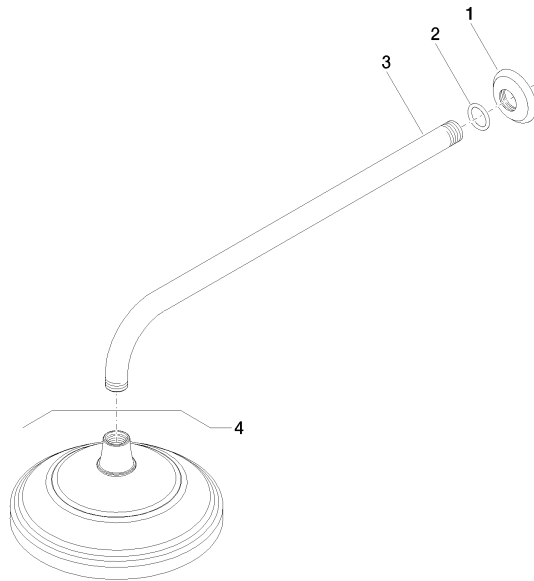

28 545 977

- 435mm projection
- rain shower Ø 200 mm
- PURE RAIN, max. flow rate 14 l/min (at 3 bar)
- Function from: 8 l/min
- rosette Ø 55 mm
- 1/2" connection
- with anti-scale system

	brushed chrome	28 545 977-93
	Chrome	28 545 977-00
	Brushed Platinum	28 545 977-06
	Platinum	28 545 977-08
	Durabass (23kt Gold)	28 545 977-09
	Brushed Durabass (23kt Gold)	28 545 977-28
	Brushed Dark Platinum	28 545 977-99

28 545 977

Flow rate chart

Certificates

IAPMO_4976 (2). DVGW_DW- LGA_38654.
6517DN0118.

28 545 977

Parts for other finishes can be found here: [Chrome](#)

Spare parts list

No.	Item Number	Name	Quantity used	Delivery time
1	09 27 35 003-93	rosette	1	60
2	90 14 10 026 00 90	seal	1	2
3	09 11 03 017-93	connection	1	60
4	28 535 977-93	shower	1	-