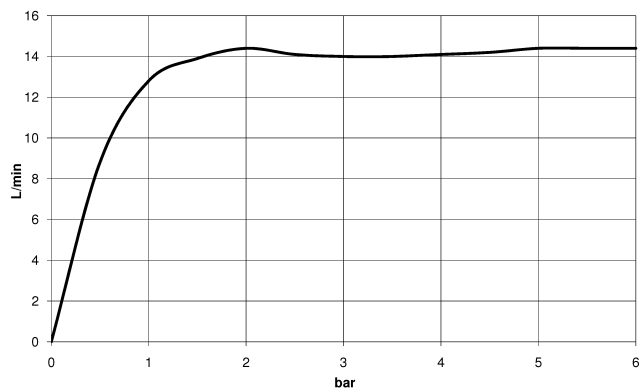

28 545 977

- 435mm projection
- rain shower Ø 200 mm
- PURE RAIN, max. flow rate 14 l/min (at 3 bar)
- Function from: 8 l/min
- rosette Ø 55 mm
- 1/2" connection
- with anti-scale system

	brushed chrome	28 545 977-93
	Chrome	28 545 977-00
	Brushed Platinum	28 545 977-06
	Platinum	28 545 977-08
	Durabass (23kt Gold)	28 545 977-09
	Brushed Durabass (23kt Gold)	28 545 977-28
	Brushed Dark Platinum	28 545 977-99

28 545 977

Flow rate chart

Certificates

IAPMO_4976 (2). DVGW_DW- LGA_38654.
6517DN0118.

28 545 977

Parts for other finishes can be found here: [Chrome](#)

Spare parts list

No.	Item Number	Name	Quantity used	Delivery time
1	09 27 35 003-93	rosette	1	60
2	90 14 10 026 00 90	seal	1	2
3	09 11 03 017-93	connection	1	60
4	28 535 977-93	shower	1	-