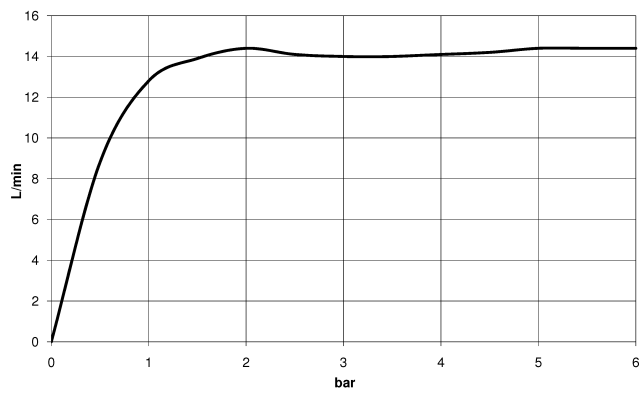

28 545 977

- 435mm projection
- rain shower Ø 200 mm
- PURE RAIN, max. flow rate 14 l/min (at 3 bar)
- Function from: 8 l/min
- rosette Ø 55 mm
- 1/2" connection
- with anti-scale system

	Brushed Dark Platinum	28 545 977-99
	Chrome	28 545 977-00
	brushed chrome	28 545 977-93
	Brushed Platinum	28 545 977-06
	Platinum	28 545 977-08
	Durabrass (23kt Gold)	28 545 977-09
	Brushed Durabrass (23kt Gold)	28 545 977-28

**Recommended miscellaneous**

- Concealed wall elbow -** 35 085 970 90
- max. recess depth 163 mm
  - min. recess depth 90 mm

28 545 977

**Flow rate chart**

**Certificates**

DVGW\_DW- LGA\_38654.  
6517DN0118.