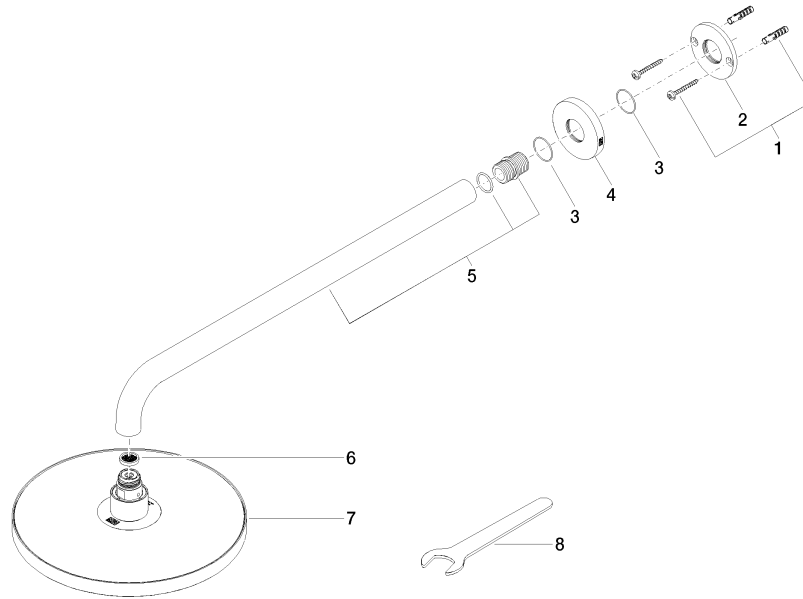

## EDITION PRO Rain shower with wall fixing FlowReduce 220 mm - Matte Black

---

28 648 626

- 450mm projection
- rain flow
- with anti-scale system
- rain shower Ø 220 mm
- rosette Ø 60 mm
- 1/2" connection
- max. flow 7 l/min
- quick clearing
- This product can help a building meet the requirements of Green Building Rating Systems, e.g. LEED®, BREEAM®, DGNB

	Matte Black	28 648 626-33
	Chrome	28 648 626-00
	Brushed Chrome	28 648 626-93

**EDITION PRO Rain shower with wall fixing FlowReduce 220 mm - Matte Black**

---

28 648 626

mm [inches]

**Flow rate chart**

---

**Certificates**

---

LGA\_38655.

**EDITION PRO Rain shower with wall fixing FlowReduce 220 mm - Matte Black**

28 648 626

Parts for other finishes can be found here: [Chrome](#)

**Spare parts list**

No.	Item Number	Name	Quantity used	Delivery time
1	04 30 31 032 00 90	fixing set	1	2
2	09 17 20 120 90	holder	1	2
3	09 14 10 150 90	seal	2	2
4	09 27 97 015-33	rosette	1	30
5	90 11 03 070 00-33	pipe	1	30
6	09 23 01 075 90	insert	1	2
7	90 12 05 092 20-33	shower	1	30
8	90 30 09 069 00 90	key	1	2