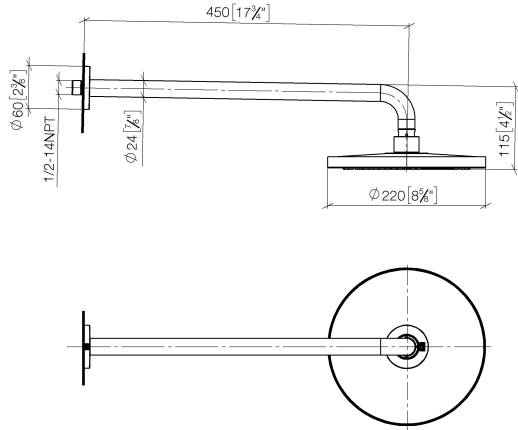

## EDITION PRO Rain shower with wall fixing FlowReduce 220 mm - Matte Black

---

28 648 626

- 450mm projection
- rain flow
- with anti-scale system
- rain shower Ø 220 mm
- rosette Ø 60 mm
- 1/2" connection
- max. flow 7 l/min
- quick clearing
- This product can help a building meet the requirements of Green Building Rating Systems, e.g. LEED®, BREEAM®, DGNB

	Matte Black	28 648 626-33
	Chrome	28 648 626-00
	Brushed Chrome	28 648 626-93

**EDITION PRO Rain shower with wall fixing FlowReduce 220 mm - Matte Black**

---

28 648 626

mm [inches]

**Flow rate chart**

---

**Certificates**

---

LGA\_38655.

**EDITION PRO Rain shower with wall fixing FlowReduce 220 mm - Matte Black**

28 648 626

Parts for other finishes can be found here: [Chrome](#)

**Spare parts list**

No.	Item Number	Name	Quantity used	Delivery time
1	04 30 31 032 00 90	fixing set	1	2
2	09 17 20 120 90	holder	1	2
3	09 14 10 150 90	seal	2	2
4	09 27 97 015-33	rosette	1	30
5	90 11 03 070 00-33	pipe	1	30
6	09 23 01 075 90	insert	1	2
7	90 12 05 092 20-33	shower	1	30
8	90 30 09 069 00 90	key	1	2