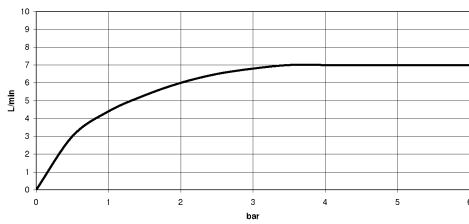

## EDITION PRO Rain shower with wall fixing FlowReduce 220 mm - Matte Black

---

28 648 626

- 450mm projection
- rain flow
- with anti-scale system
- rain shower Ø 220 mm
- rosette Ø 60 mm
- 1/2" connection
- max. flow 7 l/min
- quick clearing
- This product can help a building meet the requirements of Green Building Rating Systems, e.g. LEED®, BREEAM®, DGNB

	Matte Black	28 648 626-33
	Chrome	28 648 626-00
	Brushed Chrome	28 648 626-93

**EDITION PRO Rain shower with wall fixing FlowReduce 220 mm - Matte Black**

---

28 648 626

mm [inches]

**Flow rate chart**

---