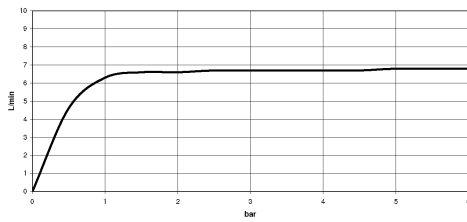

Rain shower with wall fixing FlowReduce 220 mm - Brushed Durabronze (23kt Gold)

IMO

28 648 670

Fits: IMO, CYO

- 450mm projection
- rain shower Ø 220 mm
- rain flow
- max. flow 7 l/min
- Function from: 6 l/min
- rosette 65 x 65 mm
- 1/2" connection
- with anti-scale system
- quick clearing
- WRAS
- This product can help a building meet the requirements of Green Building Rating Systems, e.g. LEED®, BREEAM®, DGNB

	Brushed Durabronze (23kt Gold)	28 648 670-28
	Chrome	28 648 670-00
	Brushed Platinum	28 648 670-06
	Platinum	28 648 670-08
	Dark Chrome	28 648 670-19
	Brushed Light Gold	28 648 670-27
	Matte Black	28 648 670-33
	Brushed Champagne (22kt Gold)	28 648 670-46
	Champagne (22kt Gold)	28 648 670-47
	Brushed Chrome	28 648 670-93
	Brushed Dark Platinum	28 648 670-99

Rain shower with wall fixing FlowReduce 220 mm - Brushed Durabronze (23kt Gold)

IMO

28 648 670
mm [inches]

Flow rate chart

Certificates

LGA_38655.

28 648 670
Parts for other
finishes can be found
here: Chrome