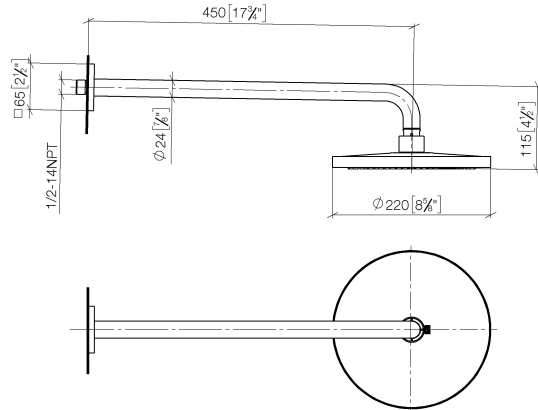

Rain shower with wall fixing FlowReduce 220 mm - Brushed Durabronze (23kt Gold)

IMO

28 648 670

Fits: IMO, CYO

- 450mm projection
- rain shower Ø 220 mm
- rain flow
- max. flow 7 l/min
- Function from: 6 l/min
- rosette 65 x 65 mm
- 1/2" connection
- with anti-scale system
- quick clearing
- WRAS
- This product can help a building meet the requirements of Green Building Rating Systems, e.g. LEED®, BREEAM®, DGNB

	Brushed Durabronze (23kt Gold)	28 648 670-28
	Chrome	28 648 670-00
	Brushed Platinum	28 648 670-06
	Platinum	28 648 670-08
	Dark Chrome	28 648 670-19
	Brushed Light Gold	28 648 670-27
	Matte Black	28 648 670-33
	Brushed Champagne (22kt Gold)	28 648 670-46
	Champagne (22kt Gold)	28 648 670-47
	Brushed Chrome	28 648 670-93
	Brushed Dark Platinum	28 648 670-99

Rain shower with wall fixing FlowReduce 220 mm - Brushed Durabronze (23kt Gold)

IMO

28 648 670
mm [inches]

Flow rate chart

Certificates

LGA_38655.

28 648 670
Parts for other
finishes can be found
here: Chrome

Spare parts list

No.	Item Number	Name	Quantity used	Delivery time
1	04 30 31 032 00 90	fixing set	1	2
2	09 17 20 120 90	holder	1	2
3	09 14 10 150 90	seal	1	2
4	09 27 67 015-28	rosette	1	20
5	90 31 11 038 00 90	pin	1	2
6	90 11 03 070 00-28	pipe	1	20
7	09 23 01 075 90	insert	1	2
8	90 12 05 092 20-28	shower	1	20
9	90 30 09 069 00 90	key	1	2