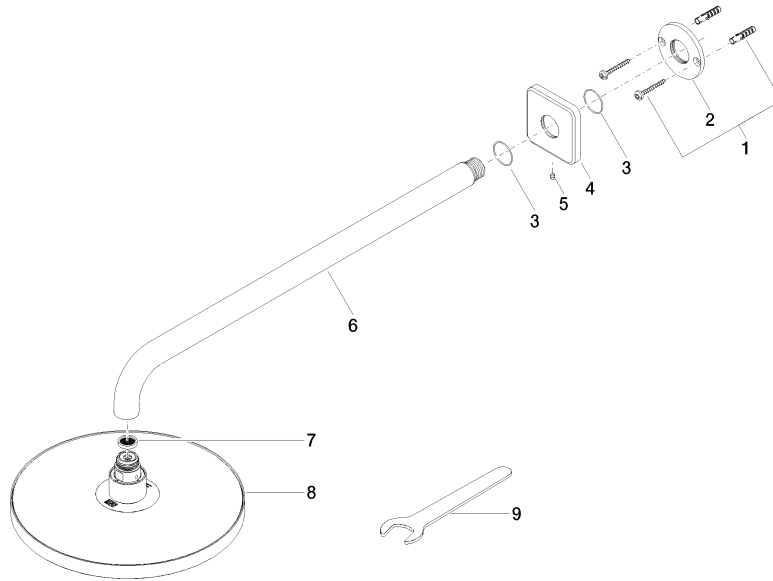

Rain shower with wall fixing FlowReduce 220 mm - Brushed Durabronze (23kt Gold)

IMO

28 648 670

Fits: IMO, CYO

- 450mm projection
- rain shower Ø 220 mm
- rain flow
- max. flow 7 l/min
- Function from: 6 l/min
- rosette 65 x 65 mm
- 1/2" connection
- with anti-scale system
- quick clearing
- WRAS
- This product can help a building meet the requirements of Green Building Rating Systems, e.g. LEED®, BREEAM®, DGNB

Rain shower with wall fixing FlowReduce 220 mm - Brushed Durabronze (23kt Gold)

IMO

28 648 670
mm [inches]

Flow rate chart

Certificates

LGA_38655.

28 648 670
Parts for other
finishes can be found
here: Chrome

Spare parts list

No.	Item Number	Name	Quantity used	Delivery time
1	04 30 31 032 00 90	fixing set	1	2
2	09 17 20 120 90	holder	1	2
3	09 14 10 150 90	seal	1	2
4	09 27 67 015-28	rosette	1	20
5	90 31 11 038 00 90	pin	1	2
6	90 11 03 070 00-28	pipe	1	20
7	09 23 01 075 90	insert	1	2
8	90 12 05 092 20-28	shower	1	20
9	90 30 09 069 00 90	key	1	2