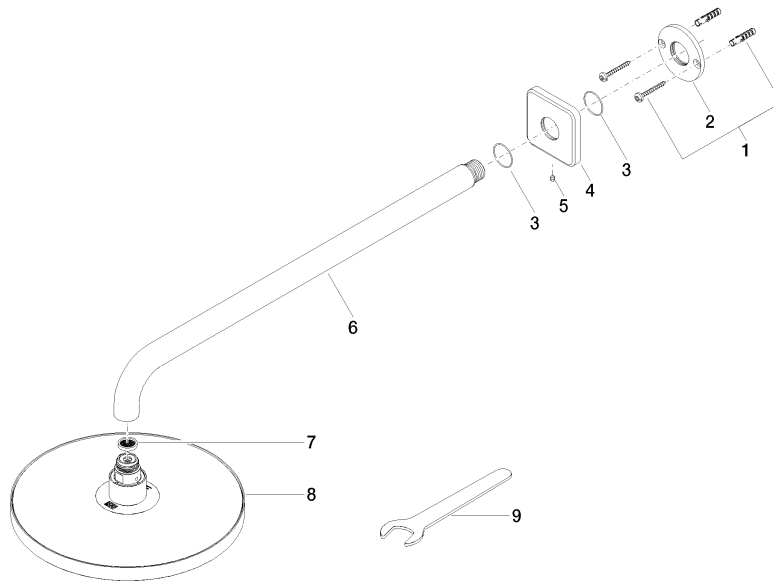

Rain shower with wall fixing FlowReduce 220 mm - Brushed Champagne (22kt Gold)

IMO

28 648 670

Fits: IMO, CYO

- 450mm projection
- rain shower Ø 220 mm
- rain flow
- max. flow 7 l/min
- Function from: 6 l/min
- rosette 65 x 65 mm
- 1/2" connection
- with anti-scale system
- quick clearing
- WRAS
- This product can help a building meet the requirements of Green Building Rating Systems, e.g. LEED®, BREEAM®, DGNB

Rain shower with wall fixing FlowReduce 220 mm - Brushed Champagne (22kt Gold)

IMO

28 648 670
mm [inches]

Flow rate chart

Certificates

LGA_38655.

28 648 670
Parts for other
finishes can be found
here: Chrome

Spare parts list

No.	Item Number	Name	Quantity used	Delivery time
1	04 30 31 032 00 90	fixing set	1	2
2	09 17 20 120 90	holder	1	2
3	09 14 10 150 90	seal	1	2
4	09 27 67 015-46	rosette	1	30
5	90 31 11 038 00 90	pin	1	2
6	90 11 03 070 00-46	pipe	1	30
7	09 23 01 075 90	insert	1	2
8	90 12 05 092 20-46	shower	1	30
9	90 30 09 069 00 90	key	1	2