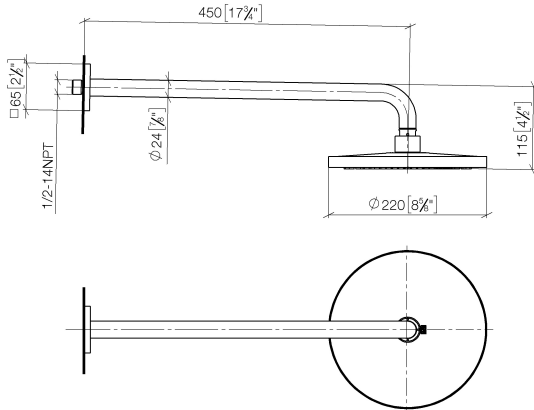

Rain shower with wall fixing FlowReduce 220 mm - Brushed Champagne (22kt Gold)

IMO

28 648 670

Fits: IMO, CYO

- 450mm projection
- rain shower Ø 220 mm
- rain flow
- max. flow 7 l/min
- Function from: 6 l/min
- rosette 65 x 65 mm
- 1/2" connection
- with anti-scale system
- quick clearing
- WRAS
- This product can help a building meet the requirements of Green Building Rating Systems, e.g. LEED®, BREEAM®, DGNB

	Brushed Champagne (22kt Gold)	28 648 670-46
	Chrome	28 648 670-00
	Brushed Platinum	28 648 670-06
	Platinum	28 648 670-08
	Dark Chrome	28 648 670-19
	Brushed Light Gold	28 648 670-27
	Brushed Durabrass (23kt Gold)	28 648 670-28
	Matte Black	28 648 670-33
	Champagne (22kt Gold)	28 648 670-47
	Brushed Chrome	28 648 670-93
	Brushed Dark Platinum	28 648 670-99

Rain shower with wall fixing FlowReduce 220 mm - Brushed Champagne (22kt Gold)

IMO

28 648 670
mm [inches]

Flow rate chart

Certificates

LGA_38655.

28 648 670
Parts for other
finishes can be found
here: Chrome

Spare parts list

No.	Item Number	Name	Quantity used	Delivery time
1	04 30 31 032 00 90	fixing set	1	2
2	09 17 20 120 90	holder	1	2
3	09 14 10 150 90	seal	1	2
4	09 27 67 015-46	rosette	1	30
5	90 31 11 038 00 90	pin	1	2
6	90 11 03 070 00-46	pipe	1	30
7	09 23 01 075 90	insert	1	2
8	90 12 05 092 20-46	shower	1	30
9	90 30 09 069 00 90	key	1	2