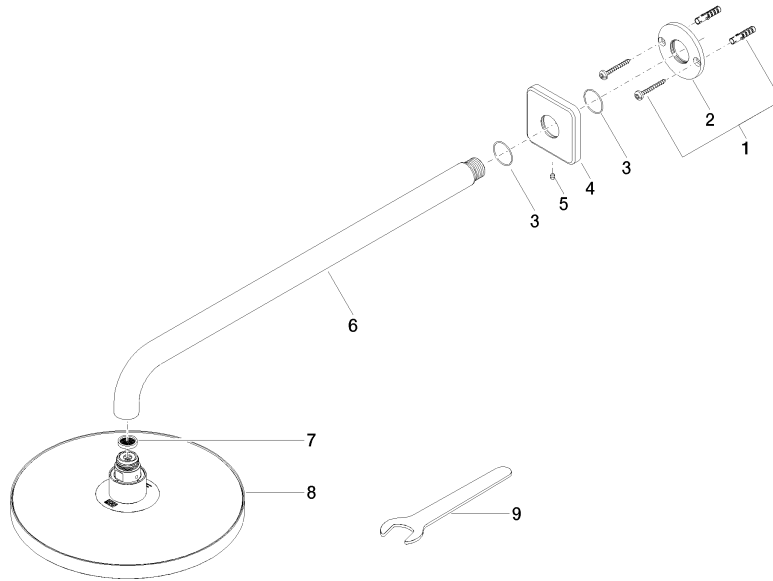

Rain shower with wall fixing FlowReduce 220 mm - Champagne (22kt Gold)

IMO

28 648 670

- 450mm projection
- rain shower Ø 220 mm
- rain flow
- max. flow 7 l/min
- Function from: 6 l/min
- rosette 65 x 65 mm
- 1/2" connection
- with anti-scale system
- quick clearing
- WRAS
- This product can help a building meet the requirements of Green Building Rating Systems, e.g. LEED®, BREEAM®, DGNB

28 648 670

mm [inches]

Flow rate chart

Certificates

LGA_38655.

28 648 670

Parts for other finishes can be found here: [Chrome](#)

Spare parts list

No.	Item Number	Name	Quantity used	Delivery time
1	04 30 31 032 00 90	fixing set	1	2
2	09 17 20 120 90	holder	1	2
3	09 14 10 150 90	seal	1	2
4	09 27 67 015-47	rosette	1	30
5	90 31 11 038 00 90	pin	1	2
6	90 11 03 070 00-47	pipe	1	30
7	09 23 01 075 90	insert	1	2
8	90 12 05 092 20-47	shower	1	30
9	90 30 09 069 00 90	key	1	2