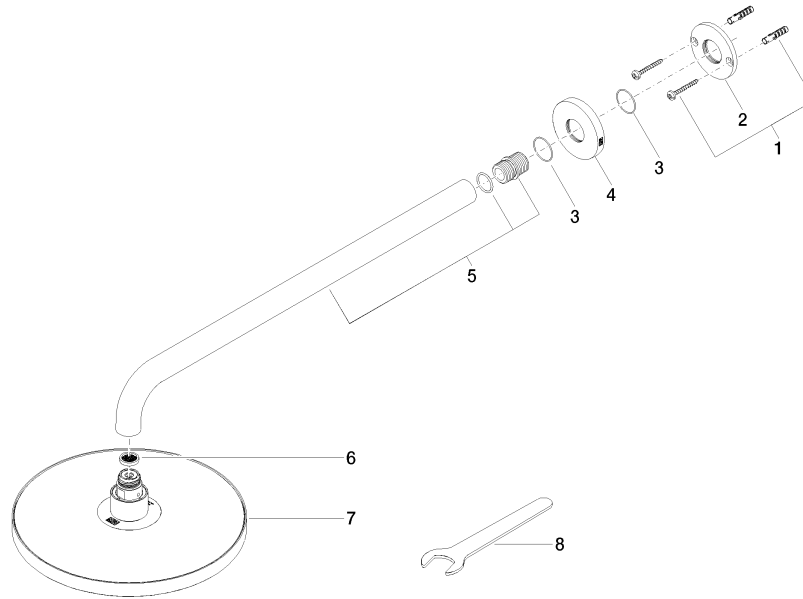

28 648 970

Fits: TARA, LISSÉ, VAIA, META

- 450mm projection
- rain shower Ø 220 mm
- PURE RAIN, max. flow rate 7 l/min (at 3 bar)
- Function from: 6 l/min
- rosette Ø 60 mm
- 1/2" connection
- with anti-scale system
- quick clearing
- WRAS
- This product can help a building meet the requirements of Green Building Rating Systems, e.g. LEED®, BREEAM®, DGNB

	Brushed Platinum	28 648 970-06
	Chrome	28 648 970-00
	Platinum	28 648 970-08
	Dark Chrome	28 648 970-19
	Light Gold	28 648 970-26
	Brushed Light Gold	28 648 970-27
	Brushed Durabrass (23kt Gold)	28 648 970-28
	Matte Black	28 648 970-33
	Brushed Bronze	28 648 970-42
	Brushed Champagne (22kt Gold)	28 648 970-46
	Champagne (22kt Gold)	28 648 970-47
	Brushed Chrome	28 648 970-93
	Brushed Dark Platinum	28 648 970-99

28 648 970

mm [inches]

Certificates

LGA_38655.

28 648 970

Parts for other finishes can be found here: [Chrome](#)

Spare parts list

No.	Item Number	Name	Quantity used	Delivery time
1	04 30 31 032 00 90	fixing set	1	2
2	09 17 20 120 90	holder	1	2
3	09 14 10 150 90	seal	2	2
4	09 27 97 015-06	rosette	1	10
5	90 11 03 070 00-06	pipe	1	10
6	09 23 01 075 90	insert	1	2
7	90 12 05 092 20-06	shower	1	10
8	90 30 09 069 00 90	key	1	2