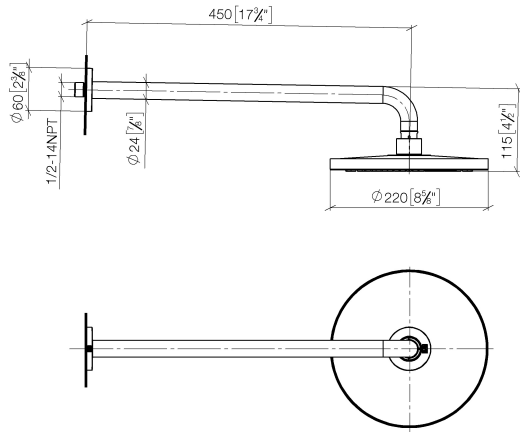

28 648 970

Fits: TARA, LISSÉ, VAIA, META

- 450mm projection
- rain shower Ø 220 mm
- PURE RAIN, max. flow rate 7 l/min (at 3 bar)
- Function from: 6 l/min
- rosette Ø 60 mm
- 1/2" connection
- with anti-scale system
- quick clearing
- WRAS
- This product can help a building meet the requirements of Green Building Rating Systems, e.g. LEED®, BREEAM®, DGNB

	Brushed Platinum	28 648 970-06
	Chrome	28 648 970-00
	Platinum	28 648 970-08
	Dark Chrome	28 648 970-19
	Light Gold	28 648 970-26
	Brushed Light Gold	28 648 970-27
	Brushed Durabrass (23kt Gold)	28 648 970-28
	Matte Black	28 648 970-33
	Brushed Bronze	28 648 970-42
	Brushed Champagne (22kt Gold)	28 648 970-46
	Champagne (22kt Gold)	28 648 970-47
	Brushed Chrome	28 648 970-93
	Brushed Dark Platinum	28 648 970-99

28 648 970

mm [inches]

Certificates

LGA_38655.

28 648 970

Parts for other finishes can be found here: [Chrome](#)

Spare parts list

No.	Item Number	Name	Quantity used	Delivery time
1	04 30 31 032 00 90	fixing set	1	2
2	09 17 20 120 90	holder	1	2
3	09 14 10 150 90	seal	2	2
4	09 27 97 015-06	rosette	1	10
5	90 11 03 070 00-06	pipe	1	10
6	09 23 01 075 90	insert	1	2
7	90 12 05 092 20-06	shower	1	10
8	90 30 09 069 00 90	key	1	2