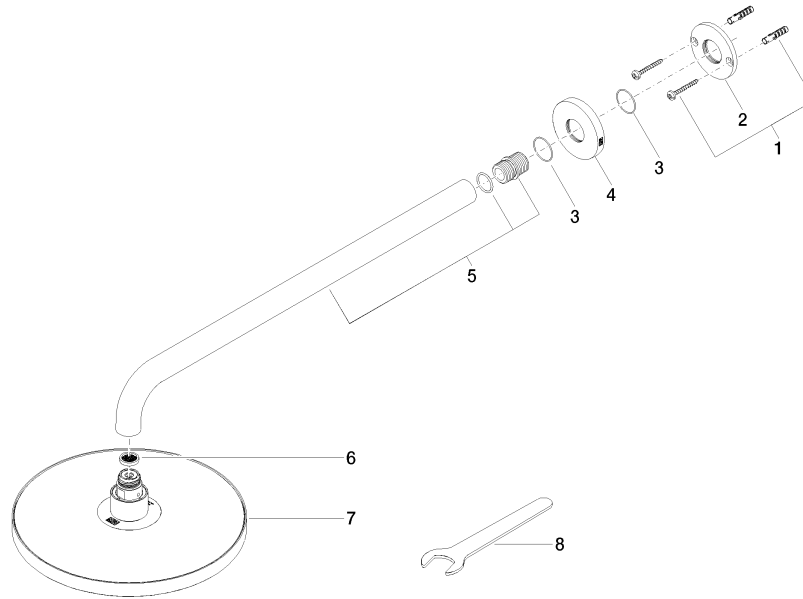

Rain shower with wall fixing FlowReduce 220 mm - Platinum

TARA

28 648 970

Fits: TARA, LISSÉ, VAIA, META

- 450mm projection
- rain shower Ø 220 mm
- PURE RAIN, max. flow rate 7 l/min (at 3 bar)
- Function from: 6 l/min
- rosette Ø 60 mm
- 1/2" connection
- with anti-scale system
- quick clearing
- WRAS
- This product can help a building meet the requirements of Green Building Rating Systems, e.g. LEED®, BREEAM®, DGNB

	Platinum	28 648 970-08
	Chrome	28 648 970-00
	Brushed Platinum	28 648 970-06
	Dark Chrome	28 648 970-19
	Light Gold	28 648 970-26
	Brushed Light Gold	28 648 970-27
	Brushed Durabronze (23kt Gold)	28 648 970-28
	Matte Black	28 648 970-33
	Brushed Bronze	28 648 970-42
	Brushed Champagne (22kt Gold)	28 648 970-46
	Champagne (22kt Gold)	28 648 970-47
	Brushed Chrome	28 648 970-93
	Brushed Dark Platinum	28 648 970-99

28 648 970

mm [inches]

Certificates

LGA_38655.

28 648 970

Parts for other finishes can be found here: [Chrome](#)

Spare parts list

No.	Item Number	Name	Quantity used	Delivery time
1	04 30 31 032 00 90	fixing set	1	2
2	09 17 20 120 90	holder	1	2
3	09 14 10 150 90	seal	2	2
4	09 27 97 015-08	rosette	1	40
5	90 11 03 070 00-08	pipe	1	40
6	09 23 01 075 90	insert	1	2
7	90 12 05 092 20-08	shower	1	40
8	90 30 09 069 00 90	key	1	2