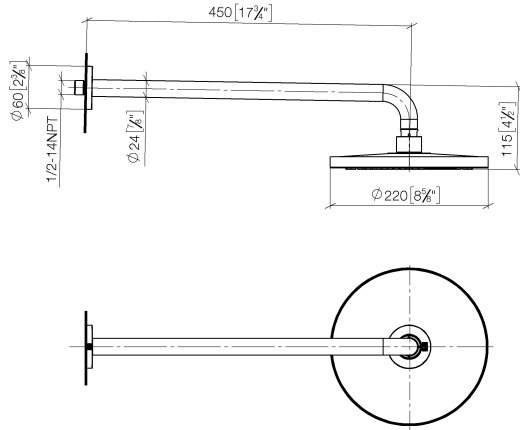

28 648 970

- 450mm projection
- rain shower Ø 220 mm
- PURE RAIN, max. flow rate 7 l/min (at 3 bar)
- Function from: 6 l/min
- rosette Ø 60 mm
- 1/2" connection
- with anti-scale system
- quick clearing
- WRAS
- This product can help a building meet the requirements of Green Building Rating Systems, e.g. LEED®, BREEAM®, DGNB

Fits: TARA, LISSÉ, VAIA, META

	Dark Chrome	28 648 970-19
	Chrome	28 648 970-00
	Brushed Platinum	28 648 970-06
	Platinum	28 648 970-08
	Light Gold	28 648 970-26
	Brushed Light Gold	28 648 970-27
	Brushed Durabronze (23kt Gold)	28 648 970-28
	Matte Black	28 648 970-33
	Brushed Bronze	28 648 970-42
	Brushed Champagne (22kt Gold)	28 648 970-46
	Champagne (22kt Gold)	28 648 970-47
	Brushed Chrome	28 648 970-93
	Brushed Dark Platinum	28 648 970-99

28 648 970

mm [inches]

Certificates

LGA_38655.

28 648 970

Parts for other finishes can be found here: [Chrome](#)

Spare parts list

No.	Item Number	Name	Quantity used	Delivery time
1	04 30 31 032 00 90	fixing set	1	2
2	09 17 20 120 90	holder	1	2
3	09 14 10 150 90	seal	2	2
4	09 27 97 015-19	rosette	1	20
5	90 11 03 070 00-19	pipe	1	20
6	09 23 01 075 90	insert	1	2
7	90 12 05 092 20-19	shower	1	20
8	90 30 09 069 00 90	key	1	2