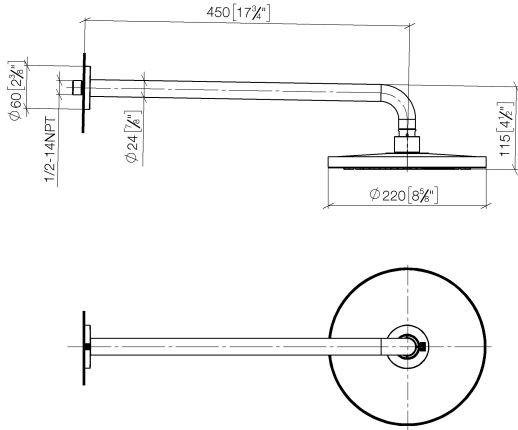

Rain shower with wall fixing FlowReduce 220 mm - Brushed Durabronze (23kt Gold)

TARA

28 648 970

- 450mm projection
- rain shower Ø 220 mm
- PURE RAIN, max. flow rate 7 l/min (at 3 bar)
- Function from: 6 l/min
- rosette Ø 60 mm
- 1/2" connection
- with anti-scale system
- quick clearing
- WRAS
- This product can help a building meet the requirements of Green Building Rating Systems, e.g. LEED®, BREEAM®, DGNB

Fits: TARA, LISSÉ, VAIA, META

	Brushed Durabronze (23kt Gold)	28 648 970-28
	Chrome	28 648 970-00
	Brushed Platinum	28 648 970-06
	Platinum	28 648 970-08
	Dark Chrome	28 648 970-19
	Light Gold	28 648 970-26
	Brushed Light Gold	28 648 970-27
	Matte Black	28 648 970-33
	Brushed Bronze	28 648 970-42
	Brushed Champagne (22kt Gold)	28 648 970-46
	Champagne (22kt Gold)	28 648 970-47
	Brushed Chrome	28 648 970-93
	Brushed Dark Platinum	28 648 970-99

Rain shower with wall fixing FlowReduce 220 mm - Brushed Durabronze (23kt Gold)

TARA

28 648 970
mm [inches]

Certificates

LGA_38655.

28 648 970
Parts for other
finishes can be found
here: Chrome

Spare parts list

No.	Item Number	Name	Quantity used	Delivery time
1	04 30 31 032 00 90	fixing set	1	2
2	09 17 20 120 90	holder	1	2
3	09 14 10 150 90	seal	2	2
4	09 27 97 015-28	rosette	1	20
5	90 11 03 070 00-28	pipe	1	20
6	09 23 01 075 90	insert	1	2
7	90 12 05 092 20-28	shower	1	20
8	90 30 09 069 00 90	key	1	2