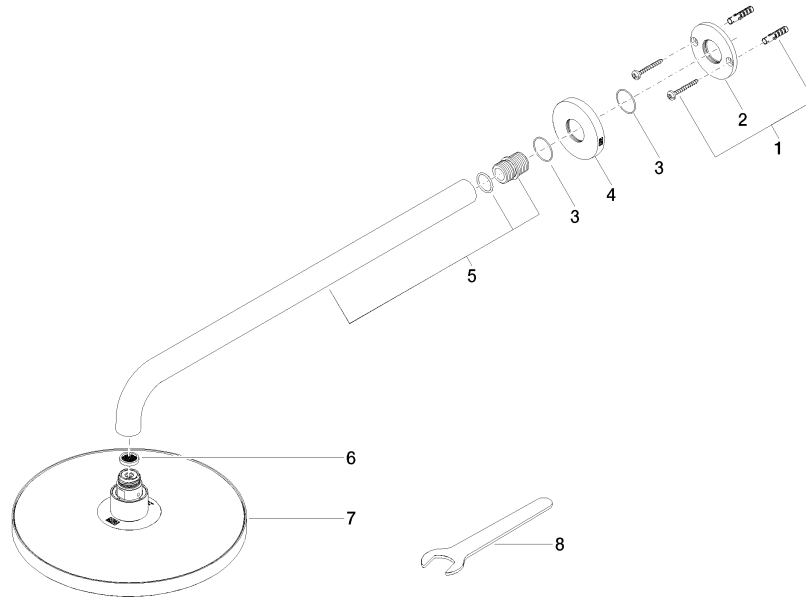

Rain shower with wall fixing FlowReduce 220 mm - Brushed Durabronze (23kt Gold)

TARA

28 648 970

- 450mm projection
- rain shower Ø 220 mm
- PURE RAIN, max. flow rate 7 l/min (at 3 bar)
- Function from: 6 l/min
- rosette Ø 60 mm
- 1/2" connection
- with anti-scale system
- quick clearing
- WRAS
- This product can help a building meet the requirements of Green Building Rating Systems, e.g. LEED®, BREEAM®, DGNB

Fits: TARA, LISSÉ, VAIA, META

	Brushed Durabronze (23kt Gold)	28 648 970-28
	Chrome	28 648 970-00
	Brushed Platinum	28 648 970-06
	Platinum	28 648 970-08
	Dark Chrome	28 648 970-19
	Light Gold	28 648 970-26
	Brushed Light Gold	28 648 970-27
	Matte Black	28 648 970-33
	Brushed Bronze	28 648 970-42
	Brushed Champagne (22kt Gold)	28 648 970-46
	Champagne (22kt Gold)	28 648 970-47
	Brushed Chrome	28 648 970-93
	Brushed Dark Platinum	28 648 970-99

Rain shower with wall fixing FlowReduce 220 mm - Brushed Durabronze (23kt Gold)

TARA

28 648 970
mm [inches]

Certificates

LGA_38655.

28 648 970
Parts for other
finishes can be found
here: Chrome

Spare parts list

No.	Item Number	Name	Quantity used	Delivery time
1	04 30 31 032 00 90	fixing set	1	2
2	09 17 20 120 90	holder	1	2
3	09 14 10 150 90	seal	2	2
4	09 27 97 015-28	rosette	1	20
5	90 11 03 070 00-28	pipe	1	20
6	09 23 01 075 90	insert	1	2
7	90 12 05 092 20-28	shower	1	20
8	90 30 09 069 00 90	key	1	2