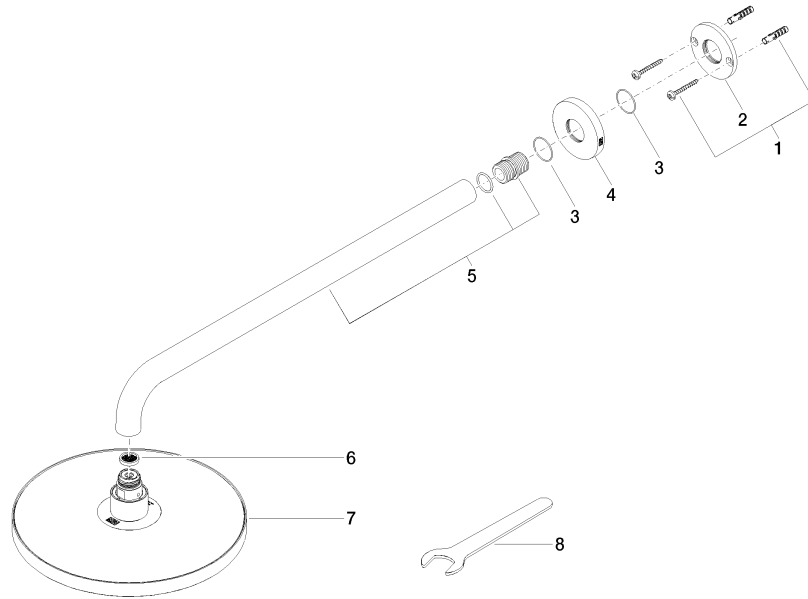

Rain shower with wall fixing FlowReduce 220 mm - Matte Black

TARA

28 648 970

Fits: TARA, LISSÉ, VAIA, META

- 450mm projection
- rain shower Ø 220 mm
- PURE RAIN, max. flow rate 7 l/min (at 3 bar)
- Function from: 6 l/min
- rosette Ø 60 mm
- 1/2" connection
- with anti-scale system
- quick clearing
- WRAS
- This product can help a building meet the requirements of Green Building Rating Systems, e.g. LEED®, BREEAM®, DGNB

	Matte Black	28 648 970-33
	Chrome	28 648 970-00
	Brushed Platinum	28 648 970-06
	Platinum	28 648 970-08
	Dark Chrome	28 648 970-19
	Light Gold	28 648 970-26
	Brushed Light Gold	28 648 970-27
	Brushed Durabronze (23kt Gold)	28 648 970-28
	Brushed Bronze	28 648 970-42
	Brushed Champagne (22kt Gold)	28 648 970-46
	Champagne (22kt Gold)	28 648 970-47
	Brushed Chrome	28 648 970-93
	Brushed Dark Platinum	28 648 970-99

28 648 970

mm [inches]

Certificates

LGA_38655.

28 648 970

Parts for other finishes can be found here: [Chrome](#)

Spare parts list

No.	Item Number	Name	Quantity used	Delivery time
1	04 30 31 032 00 90	fixing set	1	2
2	09 17 20 120 90	holder	1	2
3	09 14 10 150 90	seal	2	2
4	09 27 97 015-33	rosette	1	30
5	90 11 03 070 00-33	pipe	1	30
6	09 23 01 075 90	insert	1	2
7	90 12 05 092 20-33	shower	1	30
8	90 30 09 069 00 90	key	1	2