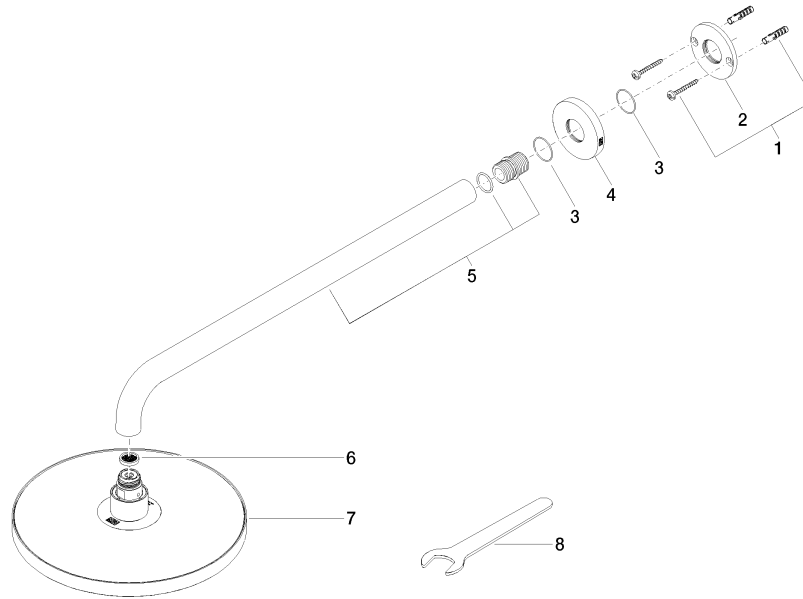

28 648 970

Fits: TARA, LISSÉ, VAIA, META

- 450mm projection
- rain shower Ø 220 mm
- PURE RAIN, max. flow rate 7 l/min (at 3 bar)
- Function from: 6 l/min
- rosette Ø 60 mm
- 1/2" connection
- with anti-scale system
- quick clearing
- WRAS
- This product can help a building meet the requirements of Green Building Rating Systems, e.g. LEED®, BREEAM®, DGNB

	Brushed Bronze	28 648 970-42
	Chrome	28 648 970-00
	Brushed Platinum	28 648 970-06
	Platinum	28 648 970-08
	Dark Chrome	28 648 970-19
	Light Gold	28 648 970-26
	Brushed Light Gold	28 648 970-27
	Brushed Durabronze (23kt Gold)	28 648 970-28
	Matte Black	28 648 970-33
	Brushed Champagne (22kt Gold)	28 648 970-46
	Champagne (22kt Gold)	28 648 970-47
	Brushed Chrome	28 648 970-93
	Brushed Dark Platinum	28 648 970-99

28 648 970

mm [inches]

Certificates

LGA_38655.

28 648 970

Parts for other finishes can be found here: [Chrome](#)

Spare parts list

No.	Item Number	Name	Quantity used	Delivery time
1	04 30 31 032 00 90	fixing set	1	2
2	09 17 20 120 90	holder	1	2
3	09 14 10 150 90	seal	2	2
4	09 27 97 015-42	rosette	1	60
5	90 11 03 070 00-42	pipe	1	30
6	09 23 01 075 90	insert	1	2
7	90 12 05 092 20-42	shower	1	30
8	90 30 09 069 00 90	key	1	2