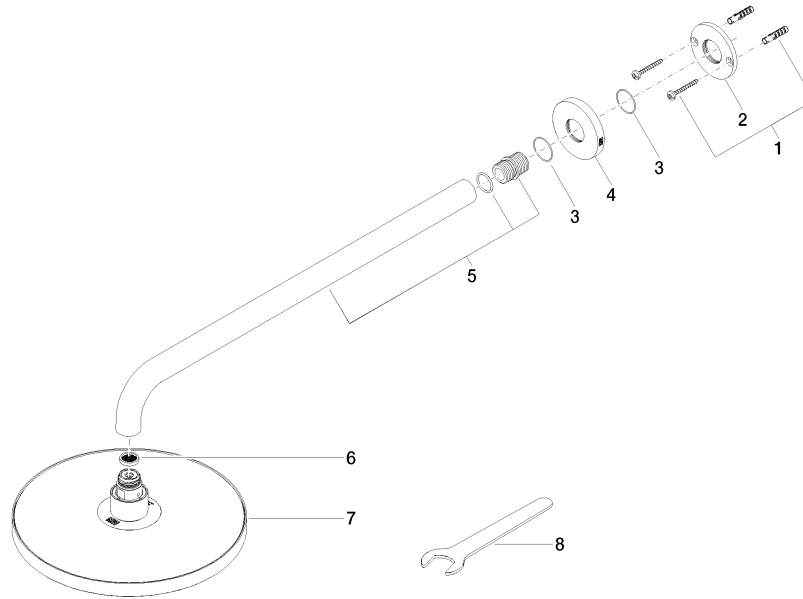

Rain shower with wall fixing FlowReduce 220 mm - Brushed Champagne (22kt Gold)

TARA

28 648 970

- 450mm projection
- rain shower Ø 220 mm
- PURE RAIN, max. flow rate 7 l/min (at 3 bar)
- Function from: 6 l/min
- rosette Ø 60 mm
- 1/2" connection
- with anti-scale system
- quick clearing
- WRAS
- This product can help a building meet the requirements of Green Building Rating Systems, e.g. LEED®, BREEAM®, DGNB

Fits: TARA, LISSÉ, VAIA, META

	Brushed Champagne (22kt Gold)	28 648 970-46
	Chrome	28 648 970-00
	Brushed Platinum	28 648 970-06
	Platinum	28 648 970-08
	Dark Chrome	28 648 970-19
	Light Gold	28 648 970-26
	Brushed Light Gold	28 648 970-27
	Brushed Durabrass (23kt Gold)	28 648 970-28
	Matte Black	28 648 970-33
	Brushed Bronze	28 648 970-42
	Champagne (22kt Gold)	28 648 970-47
	Brushed Chrome	28 648 970-93
	Brushed Dark Platinum	28 648 970-99

Rain shower with wall fixing FlowReduce 220 mm - Brushed Champagne (22kt Gold)

TARA

28 648 970  
mm [inches]

Certificates

LGA\_38655.

28 648 970  
Parts for other  
finishes can be found  
here: Chrome

### Spare parts list

No.	Item Number	Name	Quantity used	Delivery time
1	04 30 31 032 00 90	fixing set	1	2
2	09 17 20 120 90	holder	1	2
3	09 14 10 150 90	seal	2	2
4	09 27 97 015-46	rosette	1	30
5	90 11 03 070 00-46	pipe	1	30
6	09 23 01 075 90	insert	1	2
7	90 12 05 092 20-46	shower	1	30
8	90 30 09 069 00 90	key	1	2