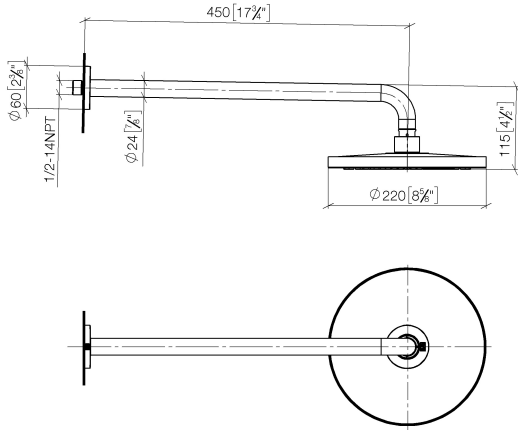

Rain shower with wall fixing FlowReduce 220 mm - Brushed Champagne (22kt Gold)

TARA

28 648 970

- 450mm projection
- rain shower Ø 220 mm
- PURE RAIN, max. flow rate 7 l/min (at 3 bar)
- Function from: 6 l/min
- rosette Ø 60 mm
- 1/2" connection
- with anti-scale system
- quick clearing
- WRAS
- This product can help a building meet the requirements of Green Building Rating Systems, e.g. LEED®, BREEAM®, DGNB

Fits: TARA, LISSÉ, VAIA, META

	Brushed Champagne (22kt Gold)	28 648 970-46
	Chrome	28 648 970-00
	Brushed Platinum	28 648 970-06
	Platinum	28 648 970-08
	Dark Chrome	28 648 970-19
	Light Gold	28 648 970-26
	Brushed Light Gold	28 648 970-27
	Brushed Durabrass (23kt Gold)	28 648 970-28
	Matte Black	28 648 970-33
	Brushed Bronze	28 648 970-42
	Champagne (22kt Gold)	28 648 970-47
	Brushed Chrome	28 648 970-93
	Brushed Dark Platinum	28 648 970-99

Rain shower with wall fixing FlowReduce 220 mm - Brushed Champagne (22kt Gold)

TARA

28 648 970  
mm [inches]

Certificates

LGA\_38655.

28 648 970  
Parts for other  
finishes can be found  
here: Chrome

### Spare parts list

No.	Item Number	Name	Quantity used	Delivery time
1	04 30 31 032 00 90	fixing set	1	2
2	09 17 20 120 90	holder	1	2
3	09 14 10 150 90	seal	2	2
4	09 27 97 015-46	rosette	1	30
5	90 11 03 070 00-46	pipe	1	30
6	09 23 01 075 90	insert	1	2
7	90 12 05 092 20-46	shower	1	30
8	90 30 09 069 00 90	key	1	2