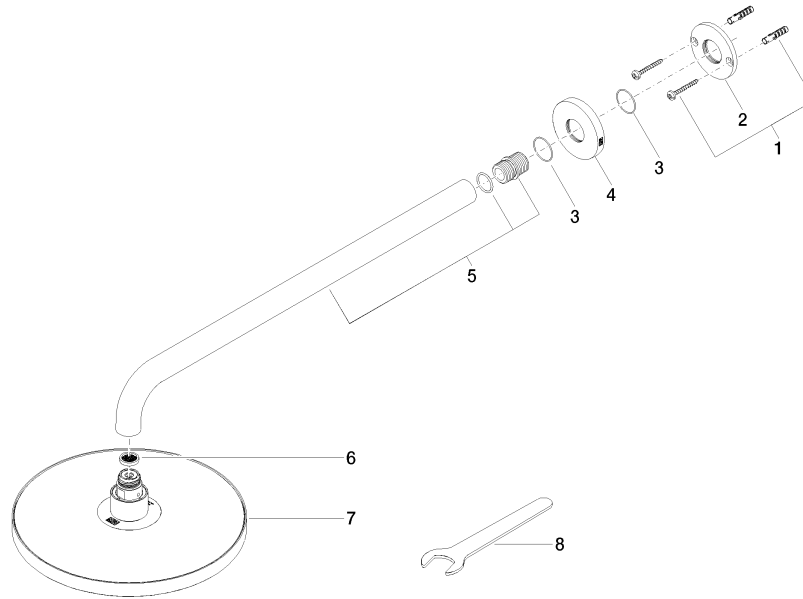

28 648 970

Fits: TARA, LISSÉ, VAIA, META

- 450mm projection
- rain shower Ø 220 mm
- PURE RAIN, max. flow rate 7 l/min (at 3 bar)
- Function from: 6 l/min
- rosette Ø 60 mm
- 1/2" connection
- with anti-scale system
- quick clearing
- WRAS
- This product can help a building meet the requirements of Green Building Rating Systems, e.g. LEED®, BREEAM®, DGNB

	Brushed Chrome	28 648 970-93
	Chrome	28 648 970-00
	Brushed Platinum	28 648 970-06
	Platinum	28 648 970-08
	Dark Chrome	28 648 970-19
	Light Gold	28 648 970-26
	Brushed Light Gold	28 648 970-27
	Brushed Durabronze (23kt Gold)	28 648 970-28
	Matte Black	28 648 970-33
	Brushed Bronze	28 648 970-42
	Brushed Champagne (22kt Gold)	28 648 970-46
	Champagne (22kt Gold)	28 648 970-47
	Brushed Dark Platinum	28 648 970-99

28 648 970

mm [inches]

Certificates

LGA_38655.

28 648 970

Parts for other finishes can be found here: [Chrome](#)

Spare parts list

No.	Item Number	Name	Quantity used	Delivery time
1	04 30 31 032 00 90	fixing set	1	2
2	09 17 20 120 90	holder	1	2
3	09 14 10 150 90	seal	2	2
4	09 27 97 015-93	rosette	1	20
5	90 11 03 070 00-93	pipe	1	20
6	09 23 01 075 90	insert	1	2
7	90 12 05 092 20-93	shower	1	20
8	90 30 09 069 00 90	key	1	2