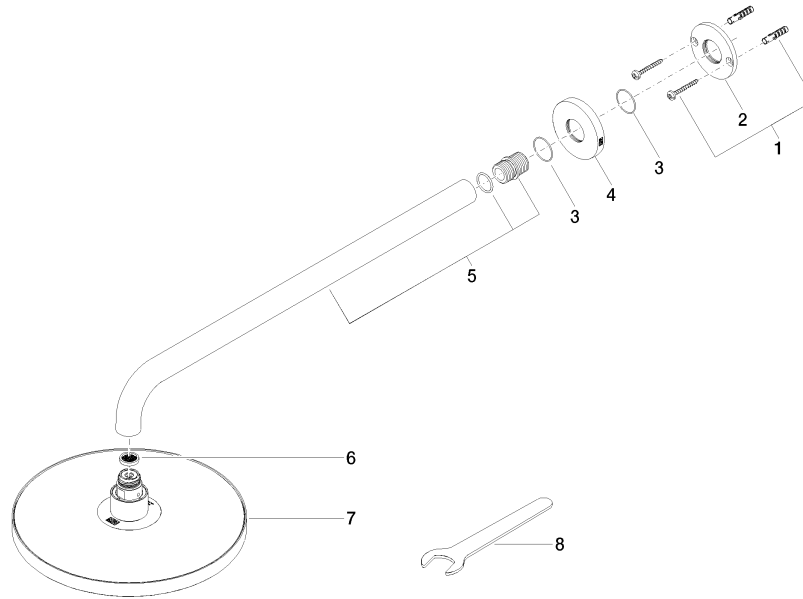

28 648 970

Fits: TARA, LISSÉ, VAIA, META

- 450mm projection
- rain shower Ø 220 mm
- PURE RAIN, max. flow rate 7 l/min (at 3 bar)
- Function from: 6 l/min
- rosette Ø 60 mm
- 1/2" connection
- with anti-scale system
- quick clearing
- WRAS
- This product can help a building meet the requirements of Green Building Rating Systems, e.g. LEED®, BREEAM®, DGNB

	Brushed Dark Platinum	28 648 970-99
	Chrome	28 648 970-00
	Brushed Platinum	28 648 970-06
	Platinum	28 648 970-08
	Dark Chrome	28 648 970-19
	Light Gold	28 648 970-26
	Brushed Light Gold	28 648 970-27
	Brushed Durabronze (23kt Gold)	28 648 970-28
	Matte Black	28 648 970-33
	Brushed Bronze	28 648 970-42
	Brushed Champagne (22kt Gold)	28 648 970-46
	Champagne (22kt Gold)	28 648 970-47
	Brushed Chrome	28 648 970-93

28 648 970

mm [inches]

Certificates

LGA\_38655.

28 648 970

Parts for other finishes can be found here: [Chrome](#)

### Spare parts list

No.	Item Number	Name	Quantity used	Delivery time
1	04 30 31 032 00 90	fixing set	1	2
2	09 17 20 120 90	holder	1	2
3	09 14 10 150 90	seal	2	2
4	09 27 97 015-99	rosette	1	30
5	90 11 03 070 00-99	pipe	1	30
6	09 23 01 075 90	insert	1	2
7	90 12 05 092 20-99	shower	1	30
8	90 30 09 069 00 90	key	1	2