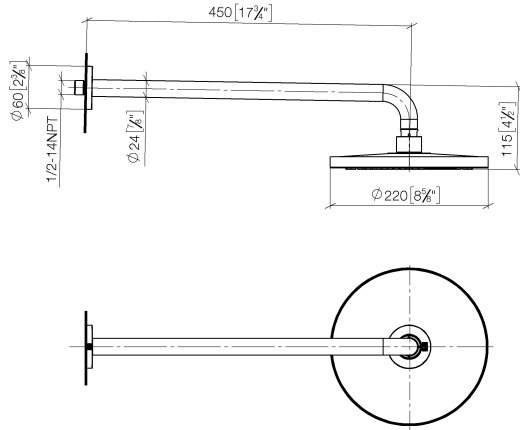

28 648 970

Fits: TARA, LISSÉ, VAIA, META

- 450mm projection
- rain shower Ø 220 mm
- PURE RAIN, max. flow rate 7 l/min (at 3 bar)
- Function from: 6 l/min
- rosette Ø 60 mm
- 1/2" connection
- with anti-scale system
- quick clearing
- WRAS
- This product can help a building meet the requirements of Green Building Rating Systems, e.g. LEED®, BREEAM®, DGNB

	Brushed Dark Platinum	28 648 970-99
	Chrome	28 648 970-00
	Brushed Platinum	28 648 970-06
	Platinum	28 648 970-08
	Dark Chrome	28 648 970-19
	Light Gold	28 648 970-26
	Brushed Light Gold	28 648 970-27
	Brushed Durabronze (23kt Gold)	28 648 970-28
	Matte Black	28 648 970-33
	Brushed Bronze	28 648 970-42
	Brushed Champagne (22kt Gold)	28 648 970-46
	Champagne (22kt Gold)	28 648 970-47
	Brushed Chrome	28 648 970-93

28 648 970

mm [inches]

Certificates

LGA\_38655.

28 648 970

Parts for other finishes can be found here: [Chrome](#)

### Spare parts list

No.	Item Number	Name	Quantity used	Delivery time
1	04 30 31 032 00 90	fixing set	1	2
2	09 17 20 120 90	holder	1	2
3	09 14 10 150 90	seal	2	2
4	09 27 97 015-99	rosette	1	30
5	90 11 03 070 00-99	pipe	1	30
6	09 23 01 075 90	insert	1	2
7	90 12 05 092 20-99	shower	1	30
8	90 30 09 069 00 90	key	1	2