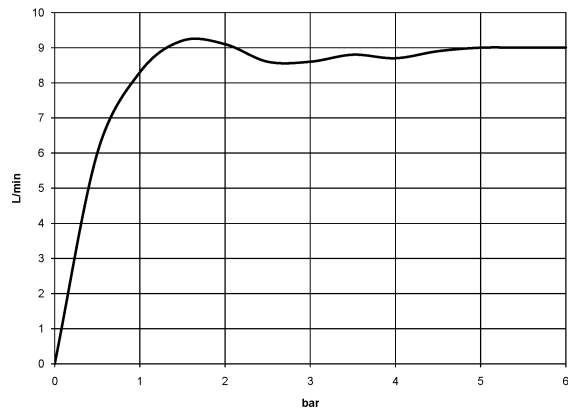

EDITION PRO Rain shower with wall fixing 220 mm - Brushed Chrome

28 649 626

- 450mm projection
- rain flow
- with anti-scale system
- rain shower Ø 220 mm
- rosette Ø 60 mm
- 1/2" connection
- max. flow 14 l/min
- quick clearing

	Brushed Chrome	28 649 626-93
	Chrome	28 649 626-00
	Matte Black	28 649 626-33

EDITION PRO Rain shower with wall fixing 220 mm - Brushed Chrome

28 649 626

mm [inches]

Flow rate chart

Certificates

WRAS_2212012. LGA_38655.