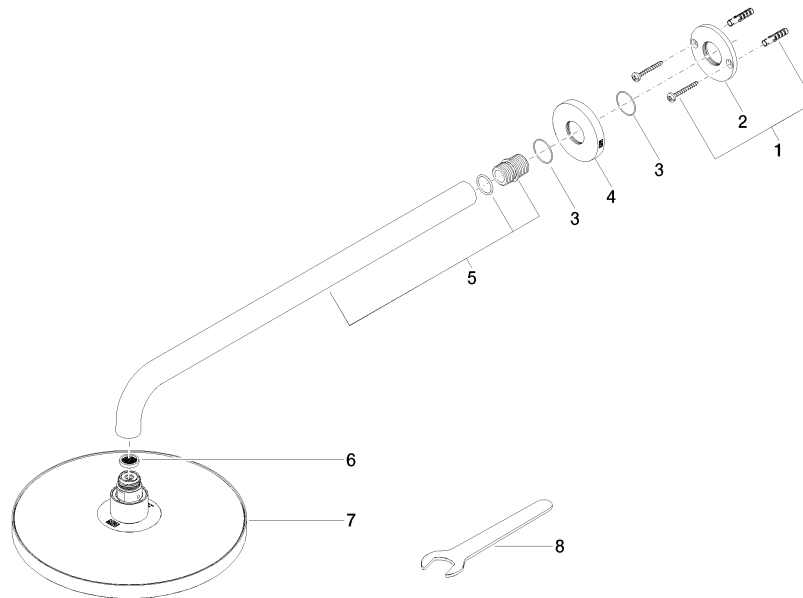

EDITION PRO Rain shower with wall fixing 220 mm - Brushed Chrome

28 649 626

- 450mm projection
- rain flow
- with anti-scale system
- rain shower Ø 220 mm
- rosette Ø 60 mm
- 1/2" connection
- max. flow 14 l/min
- quick clearing

	Brushed Chrome	28 649 626-93
	Chrome	28 649 626-00
	Matte Black	28 649 626-33

EDITION PRO Rain shower with wall fixing 220 mm - Brushed Chrome

28 649 626

mm [inches]

Flow rate chart

Certificates

WRAS_2212012. LGA_38655.

EDITION PRO Rain shower with wall fixing 220 mm - Brushed Chrome

28 649 626

Parts for other finishes can be found here: [Chrome](#)

Spare parts list

No.	Item Number	Name	Quantity used	Delivery time
1	04 30 31 032 00 90	fixing set	1	2
2	09 17 20 120 90	holder	1	2
3	09 14 10 150 90	seal	1	2
4	09 27 97 015-93	rosette	1	20
5	90 11 03 070 00-93	pipe	1	20
6	09 23 01 075 90	insert	1	2
7	04 12 05 092 00-93	shower	1	20
8	90 30 09 069 00 90	key	1	2