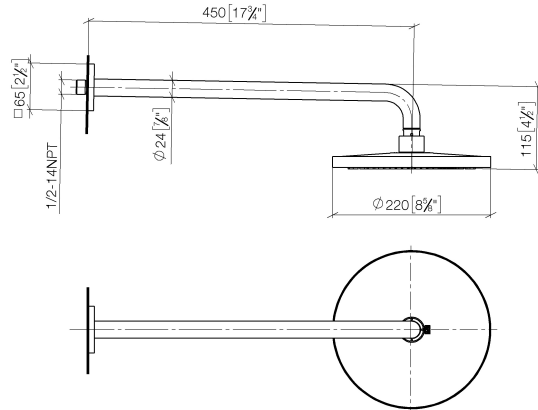

Rain shower with wall fixing 220 mm - Platinum

IMO

28 649 670

- 450mm projection
- rain shower Ø 220 mm
- PURE RAIN, max. flow rate 14 l/min (at 3 bar)
- Function from: 7 l/min
- rosette 65 x 65 mm
- 1/2" connection
- with anti-scale system
- quick clearing
- WRAS 1707033

Recommended miscellaneous

- Concealed wall elbow -** 35 085 970 90
- max. recess depth 163 mm
 - min. recess depth 90 mm

28 649 670

mm [inches]

Flow rate chart

Certificates

WRAS_2212012. LGA_38655.

28 649 670

Spare parts list

No.	Item Number	Name	Quantity used	Delivery time
1	04 30 31 032 00 90	fixing set	1	2
2	09 17 20 120 90	holder	1	2
3	09 14 10 150 90	seal	2	2
4	09 27 67 015-08	rosette	1	40
5	90 31 11 038 00 90	pin	1	2
6	90 11 03 070 00-08	pipe	1	40
7	09 23 01 075 90	insert	1	2
8	04 12 05 092 00-08	shower	1	40
9	90 30 09 069 00 90	key	1	2