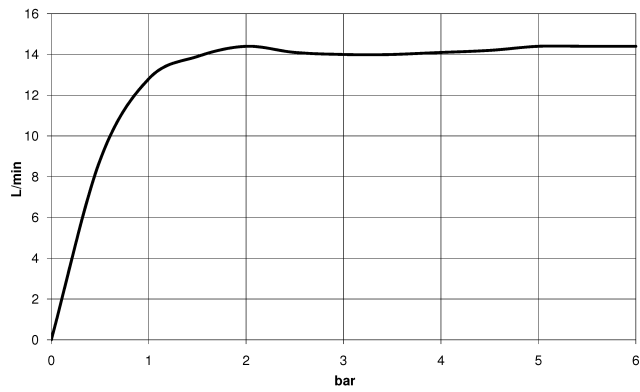

Rain shower with wall fixing 220 mm - Platinum

IMO

28 649 670

- 450mm projection
- rain shower Ø 220 mm
- PURE RAIN, max. flow rate 14 l/min (at 3 bar)
- Function from: 7 l/min
- rosette 65 x 65 mm
- 1/2" connection
- with anti-scale system
- quick clearing
- WRAS 1707033

Recommended miscellaneous

- Concealed wall elbow -** 35 085 970 90
- max. recess depth 163 mm
 - min. recess depth 90 mm

28 649 670

mm [inches]

Flow rate chart

Certificates

WRAS_2212012. LGA_38655.

28 649 670