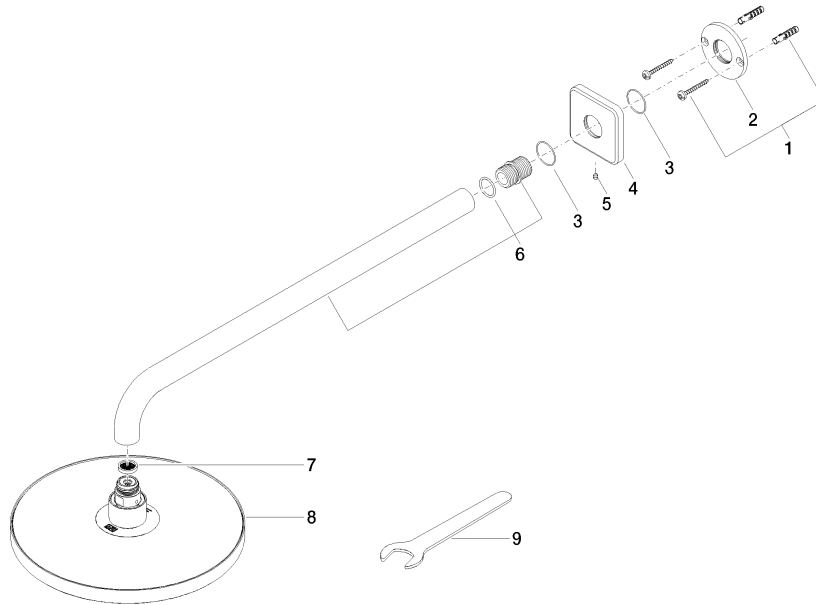

Rain shower with wall fixing 220 mm - Platinum

IMO

28 649 670

- 450mm projection
- rain shower Ø 220 mm
- PURE RAIN, max. flow rate 14 l/min (at 3 bar)
- Function from: 7 l/min
- rosette 65 x 65 mm
- 1/2" connection
- with anti-scale system
- quick clearing
- WRAS 1707033

Recommended miscellaneous

- Concealed wall elbow -** 35 085 970 90
- max. recess depth 163 mm
 - min. recess depth 90 mm

28 649 670

mm [inches]

Flow rate chart

Certificates

WRAS_2212012. LGA_38655.

28 649 670

Spare parts list

No.	Item Number	Name	Quantity used	Delivery time
1	04 30 31 032 00 90	fixing set	1	2
2	09 17 20 120 90	holder	1	2
3	09 14 10 150 90	seal	2	2
4	09 27 67 015-08	rosette	1	40
5	90 31 11 038 00 90	pin	1	2
6	90 11 03 070 00-08	pipe	1	40
7	09 23 01 075 90	insert	1	2
8	04 12 05 092 00-08	shower	1	40
9	90 30 09 069 00 90	key	1	2