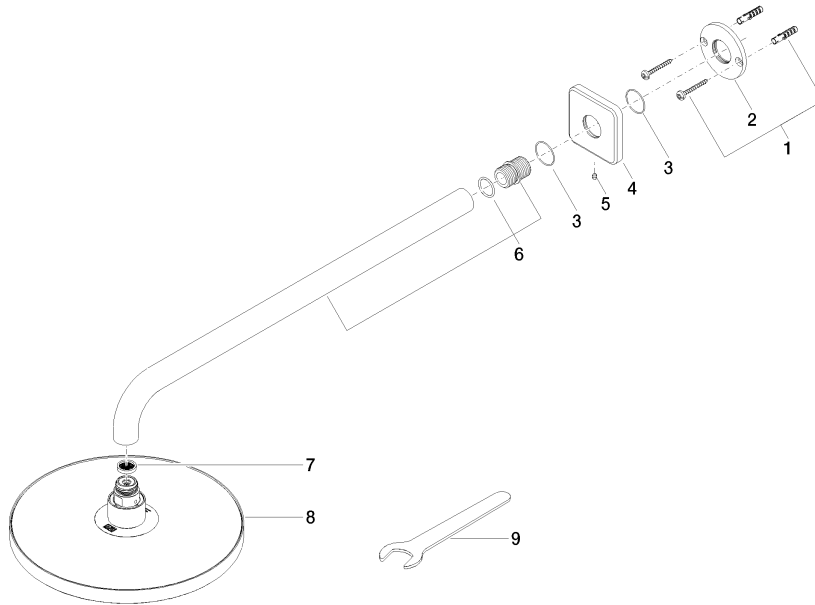

Rain shower with wall fixing 220 mm - Brushed Durabron (23kt Gold)

IMO

28 649 670

- 450mm projection
- rain shower Ø 220 mm
- PURE RAIN, max. flow rate 14 l/min (at 3 bar)
- Function from: 7 l/min
- rosette 65 x 65 mm
- 1/2" connection
- with anti-scale system
- quick clearing
- WRAS 1707033

Recommended miscellaneous

- Concealed wall elbow -**
- max. recess depth 163 mm
 - min. recess depth 90 mm

35 085 970 90

28 649 670

mm [inches]

Flow rate chart

Certificates

WRAS_2212012. LGA_38655.

28 649 670

Spare parts list

No.	Item Number	Name	Quantity used	Delivery time
1	04 30 31 032 00 90	fixing set	1	2
2	09 17 20 120 90	holder	1	2
3	09 14 10 150 90	seal	2	2
4	09 27 67 015-28	rosette	1	20
5	90 31 11 038 00 90	pin	1	2
6	90 11 03 070 00-28	pipe	1	20
7	09 23 01 075 90	insert	1	2
8	04 12 05 092 00-28	shower	1	20
9	90 30 09 069 00 90	key	1	2