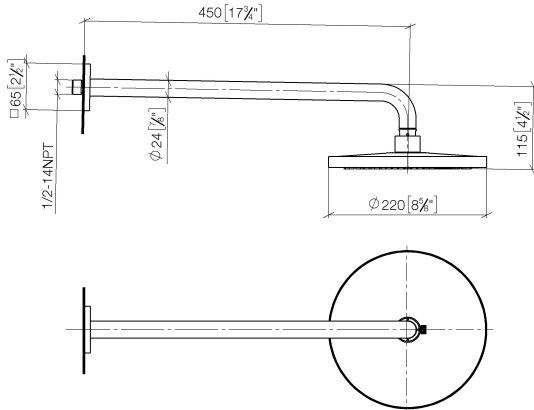

Rain shower with wall fixing 220 mm - Brushed Champagne (22kt Gold)

IMO

28 649 670

- 450mm projection
- rain shower Ø 220 mm
- PURE RAIN, max. flow rate 14 l/min (at 3 bar)
- Function from: 7 l/min
- rosette 65 x 65 mm
- 1/2" connection
- with anti-scale system
- quick clearing
- WRAS 1707033

Recommended miscellaneous

- Concealed wall elbow -** 35 085 970 90
- max. recess depth 163 mm
 - min. recess depth 90 mm

28 649 670

mm [inches]

Flow rate chart

Certificates

WRAS_2212012. LGA_38655.

28 649 670

Spare parts list

No.	Item Number	Name	Quantity used	Delivery time
1	04 30 31 032 00 90	fixing set	1	2
2	09 17 20 120 90	holder	1	2
3	09 14 10 150 90	seal	2	2
4	09 27 67 015-46	rosette	1	30
5	90 31 11 038 00 90	pin	1	2
6	90 11 03 070 00-46	pipe	1	30
7	09 23 01 075 90	insert	1	2
8	04 12 05 092 00-46	shower	1	60
9	90 30 09 069 00 90	key	1	2