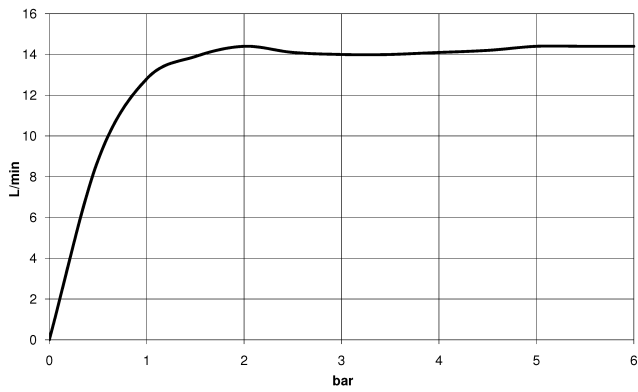

Rain shower with wall fixing 220 mm - Brushed Champagne (22kt Gold)

IMO

28 649 670

- 450mm projection
- rain shower Ø 220 mm
- PURE RAIN, max. flow rate 14 l/min (at 3 bar)
- Function from: 7 l/min
- rosette 65 x 65 mm
- 1/2" connection
- with anti-scale system
- quick clearing
- WRAS 1707033

Recommended miscellaneous

- Concealed wall elbow -** 35 085 970 90
- max. recess depth 163 mm
 - min. recess depth 90 mm

28 649 670

mm [inches]

Flow rate chart

Certificates

WRAS_2212012. LGA_38655.

28 649 670