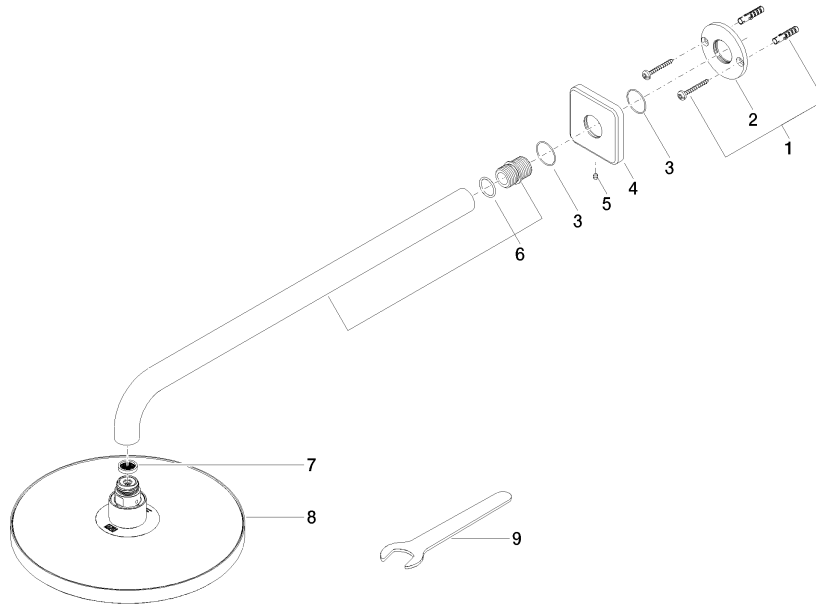

Rain shower with wall fixing 220 mm - Brushed Champagne (22kt Gold)

IMO

28 649 670

- 450mm projection
- rain shower Ø 220 mm
- PURE RAIN, max. flow rate 14 l/min (at 3 bar)
- Function from: 7 l/min
- rosette 65 x 65 mm
- 1/2" connection
- with anti-scale system
- quick clearing
- WRAS 1707033

Recommended miscellaneous

- Concealed wall elbow -** 35 085 970 90
- max. recess depth 163 mm
 - min. recess depth 90 mm

28 649 670

mm [inches]

Flow rate chart

Certificates

WRAS_2212012. LGA_38655.

28 649 670

Spare parts list

No.	Item Number	Name	Quantity used	Delivery time
1	04 30 31 032 00 90	fixing set	1	2
2	09 17 20 120 90	holder	1	2
3	09 14 10 150 90	seal	2	2
4	09 27 67 015-46	rosette	1	30
5	90 31 11 038 00 90	pin	1	2
6	90 11 03 070 00-46	pipe	1	30
7	09 23 01 075 90	insert	1	2
8	04 12 05 092 00-46	shower	1	60
9	90 30 09 069 00 90	key	1	2