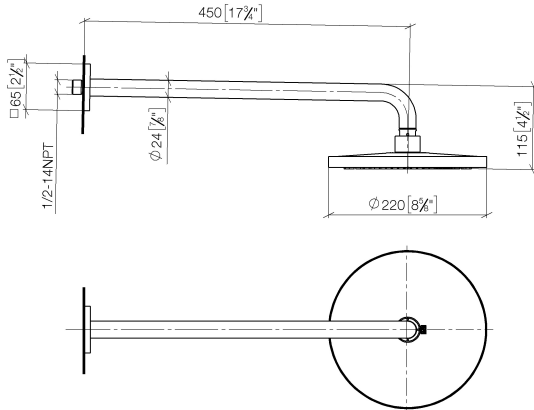

Rain shower with wall fixing 220 mm - Champagne (22kt Gold)

IMO

28 649 670

- 450mm projection
- rain shower Ø 220 mm
- PURE RAIN, max. flow rate 14 l/min (at 3 bar)
- Function from: 7 l/min
- rosette 65 x 65 mm
- 1/2" connection
- with anti-scale system
- quick clearing
- WRAS 1707033

Recommended miscellaneous

- Concealed wall elbow -** 35 085 970 90
- max. recess depth 163 mm
 - min. recess depth 90 mm

28 649 670

mm [inches]

Flow rate chart

Certificates

WRAS_2212012. LGA_38655.

28 649 670

Spare parts list

No.	Item Number	Name	Quantity used	Delivery time
1	04 30 31 032 00 90	fixing set	1	2
2	09 17 20 120 90	holder	1	2
3	09 14 10 150 90	seal	2	2
4	09 27 67 015-47	rosette	1	30
5	90 31 11 038 00 90	pin	1	2
6	90 11 03 070 00-47	pipe	1	30
7	09 23 01 075 90	insert	1	2
8	04 12 05 092 00-47	shower	1	60
9	90 30 09 069 00 90	key	1	2