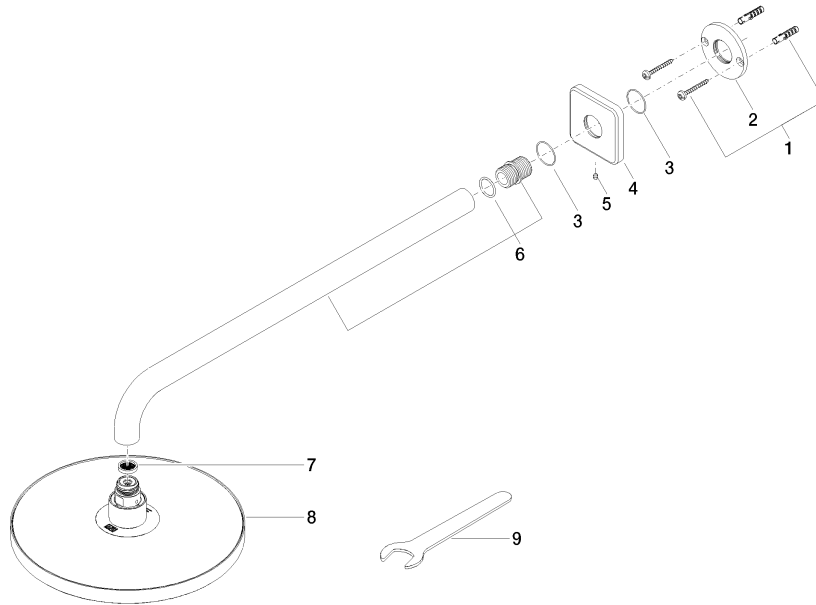

Rain shower with wall fixing 220 mm - Champagne (22kt Gold)

IMO

28 649 670

- 450mm projection
- rain shower Ø 220 mm
- PURE RAIN, max. flow rate 14 l/min (at 3 bar)
- Function from: 7 l/min
- rosette 65 x 65 mm
- 1/2" connection
- with anti-scale system
- quick clearing
- WRAS 1707033

Recommended miscellaneous

- Concealed wall elbow -** 35 085 970 90
- max. recess depth 163 mm
 - min. recess depth 90 mm

28 649 670

mm [inches]

Flow rate chart

Certificates

WRAS_2212012. LGA_38655.

28 649 670

Spare parts list

No.	Item Number	Name	Quantity used	Delivery time
1	04 30 31 032 00 90	fixing set	1	2
2	09 17 20 120 90	holder	1	2
3	09 14 10 150 90	seal	2	2
4	09 27 67 015-47	rosette	1	30
5	90 31 11 038 00 90	pin	1	2
6	90 11 03 070 00-47	pipe	1	30
7	09 23 01 075 90	insert	1	2
8	04 12 05 092 00-47	shower	1	60
9	90 30 09 069 00 90	key	1	2