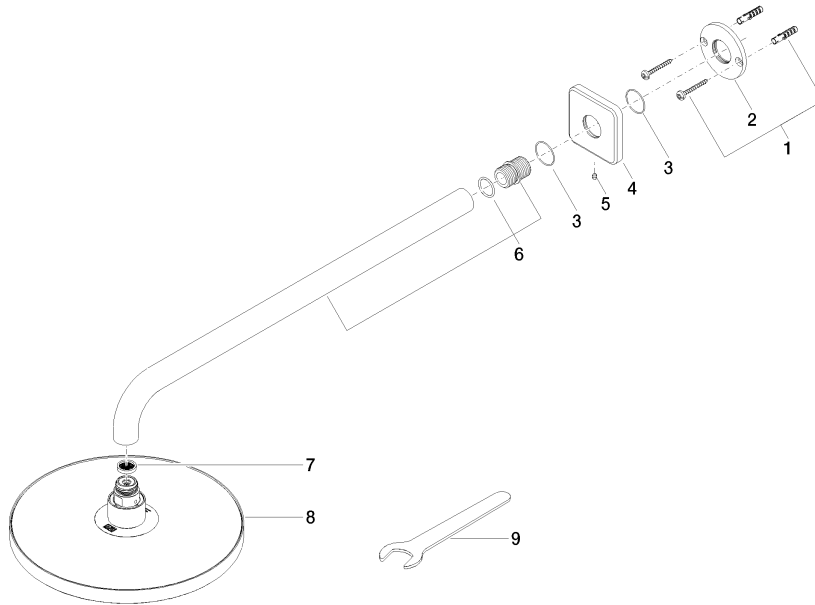

Rain shower with wall fixing 220 mm - Brushed Chrome

IMO

28 649 670

- 450mm projection
- rain shower Ø 220 mm
- PURE RAIN, max. flow rate 14 l/min (at 3 bar)
- Function from: 7 l/min
- rosette 65 x 65 mm
- 1/2" connection
- with anti-scale system
- quick clearing
- WRAS 1707033

Recommended miscellaneous

Concealed wall elbow -

35 085 970 90

- max. recess depth 163 mm
- min. recess depth 90 mm

28 649 670

mm [inches]

Flow rate chart

Certificates

WRAS_2212012. LGA_38655.

28 649 670

Spare parts list

No.	Item Number	Name	Quantity used	Delivery time
1	04 30 31 032 00 90	fixing set	1	2
2	09 17 20 120 90	holder	1	2
3	09 14 10 150 90	seal	2	2
4	09 27 67 015-93	rosette	1	20
5	90 31 11 038 00 90	pin	1	2
6	90 11 03 070 00-93	pipe	1	20
7	09 23 01 075 90	insert	1	2
8	04 12 05 092 00-93	shower	1	20
9	90 30 09 069 00 90	key	1	2