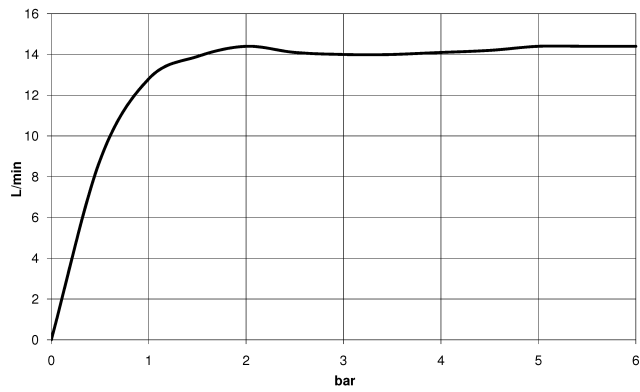

Rain shower with wall fixing 220 mm - Brushed Chrome

IMO

28 649 670

- 450mm projection
- rain shower Ø 220 mm
- PURE RAIN, max. flow rate 14 l/min (at 3 bar)
- Function from: 7 l/min
- rosette 65 x 65 mm
- 1/2" connection
- with anti-scale system
- quick clearing
- WRAS 1707033

Recommended miscellaneous

Concealed wall elbow -

35 085 970 90

- max. recess depth 163 mm
- min. recess depth 90 mm

28 649 670

mm [inches]

Flow rate chart

Certificates