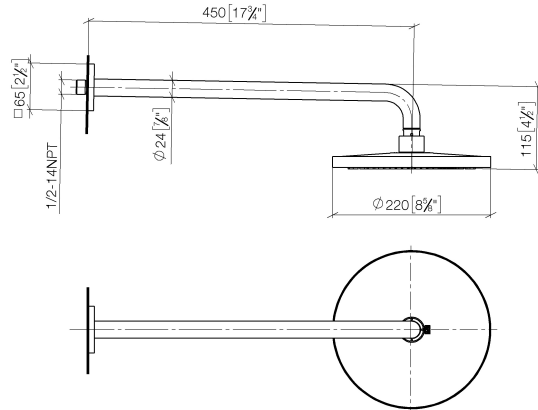

Rain shower with wall fixing 220 mm - Brushed Chrome

IMO

28 649 670

- 450mm projection
- rain shower Ø 220 mm
- PURE RAIN, max. flow rate 14 l/min (at 3 bar)
- Function from: 7 l/min
- rosette 65 x 65 mm
- 1/2" connection
- with anti-scale system
- quick clearing
- WRAS 1707033

Recommended miscellaneous

Concealed wall elbow -

35 085 970 90

- max. recess depth 163 mm
- min. recess depth 90 mm

28 649 670

mm [inches]

Flow rate chart

Certificates

WRAS_2212012. LGA_38655.

28 649 670

Spare parts list

No.	Item Number	Name	Quantity used	Delivery time
1	04 30 31 032 00 90	fixing set	1	2
2	09 17 20 120 90	holder	1	2
3	09 14 10 150 90	seal	2	2
4	09 27 67 015-93	rosette	1	20
5	90 31 11 038 00 90	pin	1	2
6	90 11 03 070 00-93	pipe	1	20
7	09 23 01 075 90	insert	1	2
8	04 12 05 092 00-93	shower	1	20
9	90 30 09 069 00 90	key	1	2