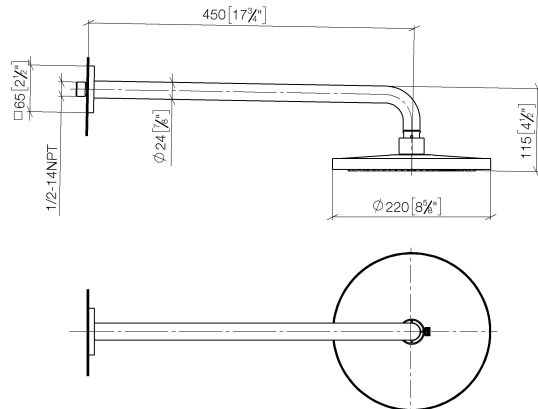

## Rain shower with wall fixing 220 mm - Brushed Dark Platinum

IMO

28 649 670

- 450mm projection
- rain shower Ø 220 mm
- PURE RAIN, max. flow rate 14 l/min (at 3 bar)
- Function from: 7 l/min
- rosette 65 x 65 mm
- 1/2" connection
- with anti-scale system
- quick clearing
- WRAS 1707033

### Recommended miscellaneous

- Concealed wall elbow -** 35 085 970 90
- max. recess depth 163 mm
  - min. recess depth 90 mm

28 649 670

mm [inches]

Flow rate chart

Certificates

WRAS\_2212012. LGA\_38655.

28 649 670

### Spare parts list

No.	Item Number	Name	Quantity used	Delivery time
1	04 30 31 032 00 90	fixing set	1	2
2	09 17 20 120 90	holder	1	2
3	09 14 10 150 90	seal	2	2
4	09 27 67 015-99	rosette	1	30
5	90 31 11 038 00 90	pin	1	2
6	90 11 03 070 00-99	pipe	1	30
7	09 23 01 075 90	insert	1	2
8	04 12 05 092 00-99	shower	1	30
9	90 30 09 069 00 90	key	1	2