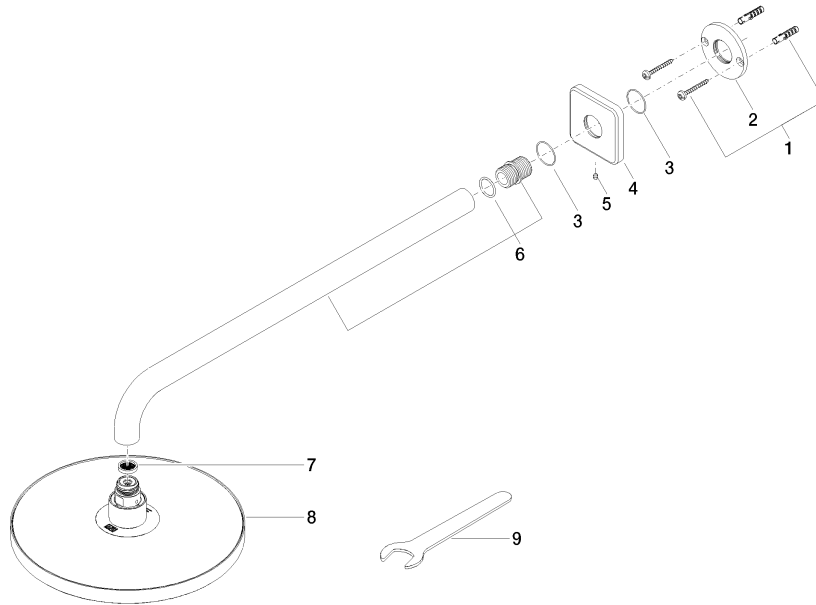

## Rain shower with wall fixing 220 mm - Brushed Dark Platinum

IMO

28 649 670

- 450mm projection
- rain shower Ø 220 mm
- PURE RAIN, max. flow rate 14 l/min (at 3 bar)
- Function from: 7 l/min
- rosette 65 x 65 mm
- 1/2" connection
- with anti-scale system
- quick clearing
- WRAS 1707033

### Recommended miscellaneous

- Concealed wall elbow -** 35 085 970 90
- max. recess depth 163 mm
  - min. recess depth 90 mm

28 649 670

mm [inches]

Flow rate chart

Certificates

WRAS\_2212012. LGA\_38655.

28 649 670

### Spare parts list

No.	Item Number	Name	Quantity used	Delivery time
1	04 30 31 032 00 90	fixing set	1	2
2	09 17 20 120 90	holder	1	2
3	09 14 10 150 90	seal	2	2
4	09 27 67 015-99	rosette	1	30
5	90 31 11 038 00 90	pin	1	2
6	90 11 03 070 00-99	pipe	1	30
7	09 23 01 075 90	insert	1	2
8	04 12 05 092 00-99	shower	1	30
9	90 30 09 069 00 90	key	1	2