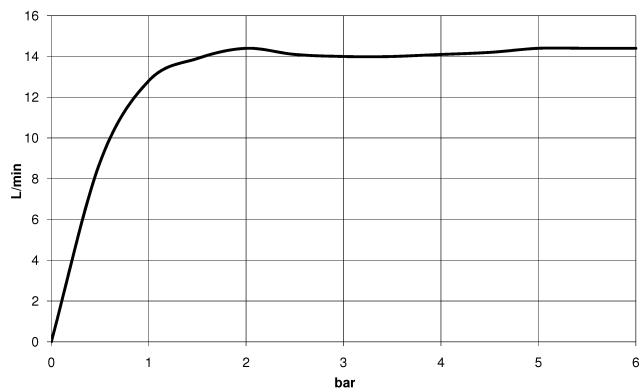

## Rain shower with wall fixing 220 mm - Brushed Dark Platinum

IMO

28 649 670

- 450mm projection
- rain shower Ø 220 mm
- PURE RAIN, max. flow rate 14 l/min (at 3 bar)
- Function from: 7 l/min
- rosette 65 x 65 mm
- 1/2" connection
- with anti-scale system
- quick clearing
- WRAS 1707033

### Recommended miscellaneous

- Concealed wall elbow -** 35 085 970 90
- max. recess depth 163 mm
  - min. recess depth 90 mm

28 649 670

mm [inches]

Flow rate chart

Certificates

WRAS\_2212012. LGA\_38655.

28 649 670