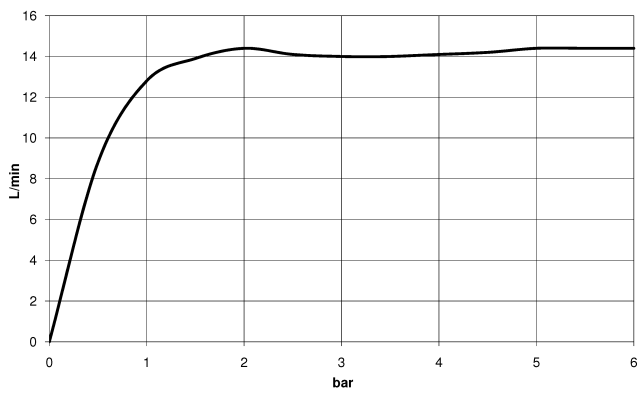

## Rain shower with wall fixing 220 mm - Dark Chrome

TARA

28 649 970

- 450mm projection
- rain shower Ø 220 mm
- PURE RAIN, max. flow rate 14 l/min (at 3 bar)
- Function from: 7 l/min
- rosette Ø 60 mm
- 1/2" connection
- with anti-scale system
- quick clearing
- WRAS 1707033

### Recommended miscellaneous

- Concealed wall elbow -** 35 085 970 90
- max. recess depth 163 mm
  - min. recess depth 90 mm

28 649 970

mm [inches]

Flow rate chart

Certificates

WRAS\_2212012.

DVGW\_DW-  
6517DN0118.