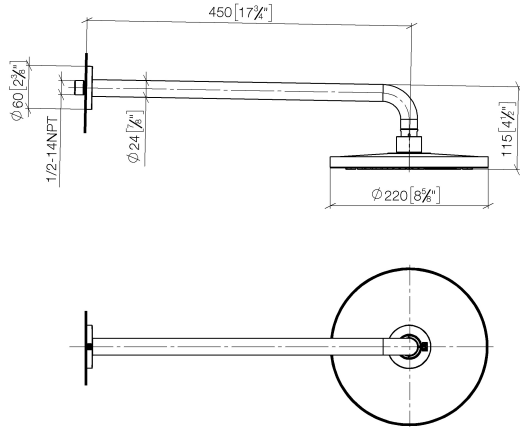

Rain shower with wall fixing 220 mm - Light Gold

TARA

28 649 970

- 450mm projection
- rain shower Ø 220 mm
- PURE RAIN, max. flow rate 14 l/min (at 3 bar)
- Function from: 7 l/min
- rosette Ø 60 mm
- 1/2" connection
- with anti-scale system
- quick clearing
- WRAS

Fits: TARA, LISSÉ, VAIA, META

	Light Gold	28 649 970-26
	Chrome	28 649 970-00
	Brushed Platinum	28 649 970-06
	Platinum	28 649 970-08
	Dark Chrome	28 649 970-19
	Brushed Light Gold	28 649 970-27
	Brushed Durabrass (23kt Gold)	28 649 970-28
	Matte Black	28 649 970-33
	Brushed Bronze	28 649 970-42
	Brushed Champagne (22kt Gold)	28 649 970-46
	Champagne (22kt Gold)	28 649 970-47
	Brushed Chrome	28 649 970-93
	Brushed Dark Platinum	28 649 970-99

Recommended miscellaneous

- Concealed wall elbow -** 35 085 970 90
- min. recess depth 90 mm
 - max. recess depth 163 mm

28 649 970

mm [inches]

Flow rate chart

Certificates

WRAS_2212012. DVGW_DW- LGA_38655.
6517DN0118.

28 649 970

Spare parts list

No.	Item Number	Name	Quantity used	Delivery time
1	04 30 31 032 00 90	fixing set	1	2
2	09 17 20 120 90	holder	1	2
3	09 14 10 150 90	seal	2	2
4	09 27 97 015-26	rosette	1	60
5	90 11 03 070 00-26	pipe	1	30
6	09 23 01 075 90	insert	1	2
7	04 12 05 092 00-26	shower	1	60
8	90 30 09 069 00 90	key	1	2