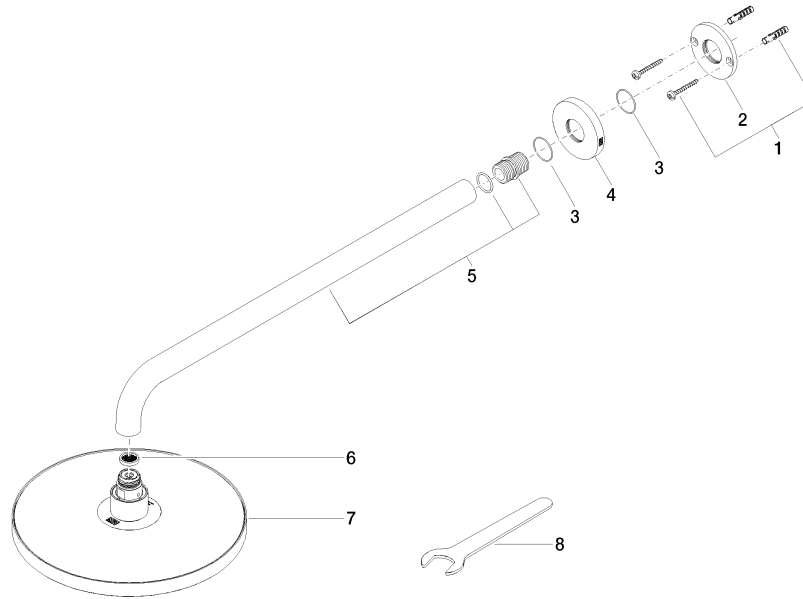

Rain shower with wall fixing 220 mm - Light Gold

TARA

28 649 970

- 450mm projection
- rain shower Ø 220 mm
- PURE RAIN, max. flow rate 14 l/min (at 3 bar)
- Function from: 7 l/min
- rosette Ø 60 mm
- 1/2" connection
- with anti-scale system
- quick clearing
- WRAS

Fits: TARA, LISSÉ, VAIA, META

	Light Gold	28 649 970-26
	Chrome	28 649 970-00
	Brushed Platinum	28 649 970-06
	Platinum	28 649 970-08
	Dark Chrome	28 649 970-19
	Brushed Light Gold	28 649 970-27
	Brushed Durabrass (23kt Gold)	28 649 970-28
	Matte Black	28 649 970-33
	Brushed Bronze	28 649 970-42
	Brushed Champagne (22kt Gold)	28 649 970-46
	Champagne (22kt Gold)	28 649 970-47
	Brushed Chrome	28 649 970-93
	Brushed Dark Platinum	28 649 970-99

Recommended miscellaneous

- Concealed wall elbow -** 35 085 970 90
- min. recess depth 90 mm
 - max. recess depth 163 mm

28 649 970

mm [inches]

Flow rate chart

Certificates

WRAS_2212012. DVGW_DW- LGA_38655.
6517DN0118.

28 649 970

Spare parts list

No.	Item Number	Name	Quantity used	Delivery time
1	04 30 31 032 00 90	fixing set	1	2
2	09 17 20 120 90	holder	1	2
3	09 14 10 150 90	seal	2	2
4	09 27 97 015-26	rosette	1	60
5	90 11 03 070 00-26	pipe	1	30
6	09 23 01 075 90	insert	1	2
7	04 12 05 092 00-26	shower	1	60
8	90 30 09 069 00 90	key	1	2