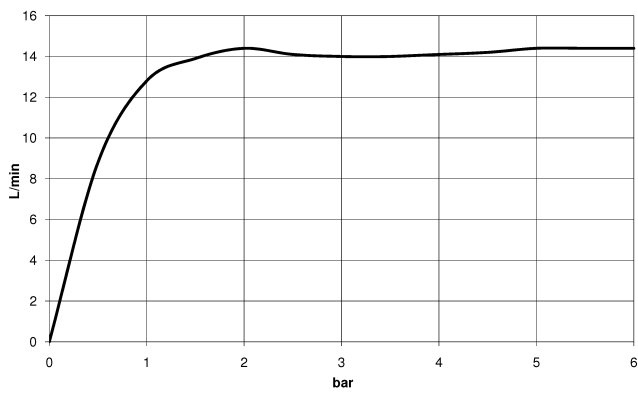

Rain shower with wall fixing 220 mm - Light Gold

TARA

28 649 970

- 450mm projection
- rain shower Ø 220 mm
- PURE RAIN, max. flow rate 14 l/min (at 3 bar)
- Function from: 7 l/min
- rosette Ø 60 mm
- 1/2" connection
- with anti-scale system
- quick clearing
- WRAS

Recommended miscellaneous

- Concealed wall elbow -** 35 085 970 90
- min. recess depth 90 mm
 - max. recess depth 163 mm

28 649 970

mm [inches]

Flow rate chart

Certificates

WRAS_2212012. DVGW_DW- LGA_38655.
6517DN0118.