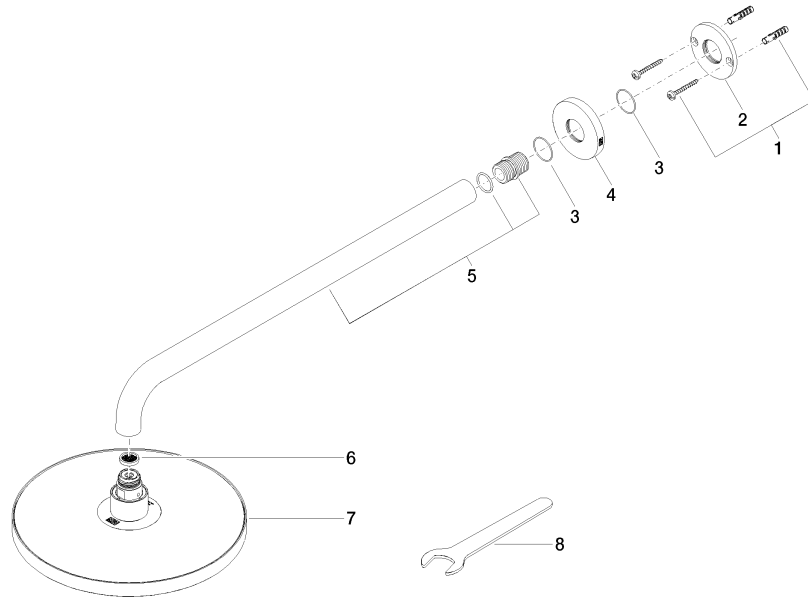

Rain shower with wall fixing 220 mm - Brushed Light Gold

TARA

28 649 970

- 450mm projection
- rain shower Ø 220 mm
- PURE RAIN, max. flow rate 14 l/min (at 3 bar)
- Function from: 7 l/min
- rosette Ø 60 mm
- 1/2" connection
- with anti-scale system
- quick clearing
- WRAS

Fits: TARA, LISSÉ, VAIA, META

	Brushed Light Gold	28 649 970-27
	Chrome	28 649 970-00
	Brushed Platinum	28 649 970-06
	Platinum	28 649 970-08
	Dark Chrome	28 649 970-19
	Light Gold	28 649 970-26
	Brushed Durabronze (23kt Gold)	28 649 970-28
	Matte Black	28 649 970-33
	Brushed Bronze	28 649 970-42
	Brushed Champagne (22kt Gold)	28 649 970-46
	Champagne (22kt Gold)	28 649 970-47
	Brushed Chrome	28 649 970-93
	Brushed Dark Platinum	28 649 970-99

Recommended miscellaneous

- Concealed wall elbow -** 35 085 970 90
- min. recess depth 90 mm
 - max. recess depth 163 mm

28 649 970

mm [inches]

Flow rate chart

Certificates

WRAS_2212012.

DVGW_DW-
6517DN0118.

LGA_38655.

28 649 970

Spare parts list

No.	Item Number	Name	Quantity used	Delivery time
1	04 30 31 032 00 90	fixing set	1	2
2	09 17 20 120 90	holder	1	2
3	09 14 10 150 90	seal	2	2
4	09 27 97 015-27	rosette	1	60
5	90 11 03 070 00-27	pipe	1	30
6	09 23 01 075 90	insert	1	2
7	04 12 05 092 00-27	shower	1	60
8	90 30 09 069 00 90	key	1	2