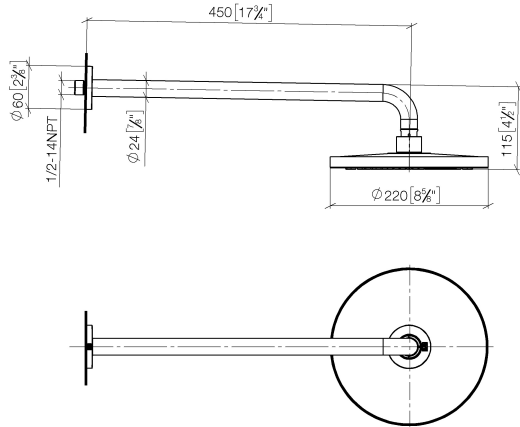

Rain shower with wall fixing 220 mm - Brushed Light Gold

TARA

28 649 970

- 450mm projection
- rain shower Ø 220 mm
- PURE RAIN, max. flow rate 14 l/min (at 3 bar)
- Function from: 7 l/min
- rosette Ø 60 mm
- 1/2" connection
- with anti-scale system
- quick clearing
- WRAS

Fits: TARA, LISSÉ, VAIA, META

	Brushed Light Gold	28 649 970-27
	Chrome	28 649 970-00
	Brushed Platinum	28 649 970-06
	Platinum	28 649 970-08
	Dark Chrome	28 649 970-19
	Light Gold	28 649 970-26
	Brushed Durabronze (23kt Gold)	28 649 970-28
	Matte Black	28 649 970-33
	Brushed Bronze	28 649 970-42
	Brushed Champagne (22kt Gold)	28 649 970-46
	Champagne (22kt Gold)	28 649 970-47
	Brushed Chrome	28 649 970-93
	Brushed Dark Platinum	28 649 970-99

Recommended miscellaneous

- Concealed wall elbow -** 35 085 970 90
- min. recess depth 90 mm
 - max. recess depth 163 mm

28 649 970

mm [inches]

Flow rate chart

Certificates

WRAS_2212012.

DVGW_DW-
6517DN0118.

LGA_38655.

28 649 970

Spare parts list

No.	Item Number	Name	Quantity used	Delivery time
1	04 30 31 032 00 90	fixing set	1	2
2	09 17 20 120 90	holder	1	2
3	09 14 10 150 90	seal	2	2
4	09 27 97 015-27	rosette	1	60
5	90 11 03 070 00-27	pipe	1	30
6	09 23 01 075 90	insert	1	2
7	04 12 05 092 00-27	shower	1	60
8	90 30 09 069 00 90	key	1	2