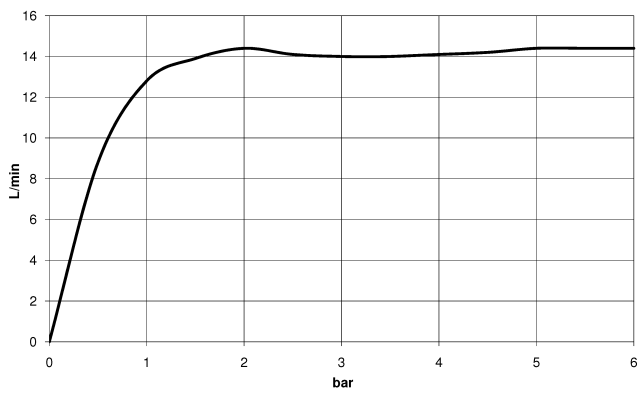

Rain shower with wall fixing 220 mm - Brushed Light Gold

TARA

28 649 970

- 450mm projection
- rain shower Ø 220 mm
- PURE RAIN, max. flow rate 14 l/min (at 3 bar)
- Function from: 7 l/min
- rosette Ø 60 mm
- 1/2" connection
- with anti-scale system
- quick clearing
- WRAS

Recommended miscellaneous

- Concealed wall elbow -** 35 085 970 90
- min. recess depth 90 mm
 - max. recess depth 163 mm

28 649 970

mm [inches]

Flow rate chart

Certificates

WRAS_2212012.

DVGW_DW-
6517DN0118.