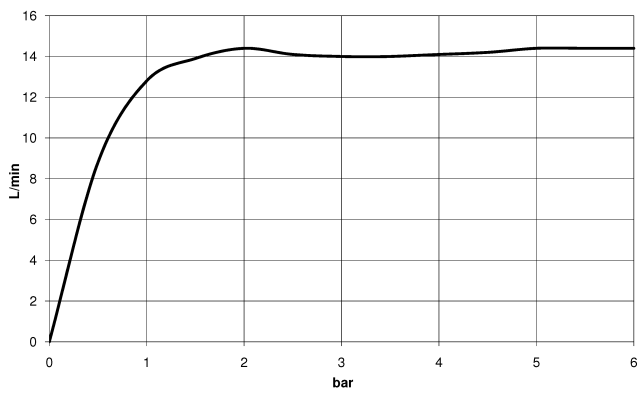

## Rain shower with wall fixing 220 mm - Brushed Bronze

TARA

28 649 970

- 450mm projection
- rain shower Ø 220 mm
- PURE RAIN, max. flow rate 14 l/min (at 3 bar)
- Function from: 7 l/min
- rosette Ø 60 mm
- 1/2" connection
- with anti-scale system
- quick clearing
- WRAS 1707033

### Recommended miscellaneous

- Concealed wall elbow -** 35 085 970 90
- min. recess depth 90 mm
  - max. recess depth 163 mm

28 649 970

mm [inches]

Flow rate chart

Certificates

WRAS\_2212012.

DVGW\_DW-  
6517DN0118.