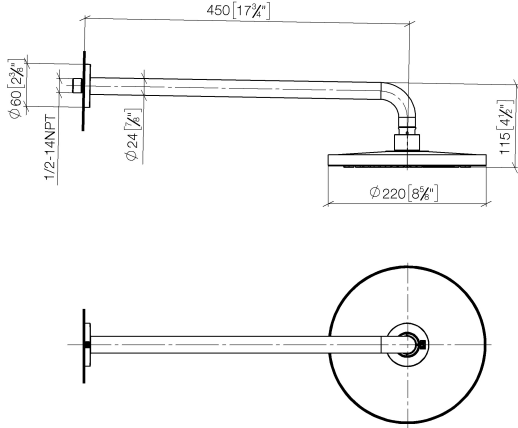

Rain shower with wall fixing 220 mm - Brushed Champagne (22kt Gold)

TARA

28 649 970

- 450mm projection
- rain shower Ø 220 mm
- PURE RAIN, max. flow rate 14 l/min (at 3 bar)
- Function from: 7 l/min
- rosette Ø 60 mm
- 1/2" connection
- with anti-scale system
- quick clearing
- WRAS 1707033

Fits: TARA, LISSÉ, VAIA, META

	Brushed Champagne (22kt Gold)	28 649 970-46
	Chrome	28 649 970-00
	Brushed Platinum	28 649 970-06
	Platinum	28 649 970-08
	Dark Chrome	28 649 970-19
	Light Gold	28 649 970-26
	Brushed Light Gold	28 649 970-27
	Brushed Durabrass (23kt Gold)	28 649 970-28
	Matte Black	28 649 970-33
	Brushed Bronze	28 649 970-42
	Champagne (22kt Gold)	28 649 970-47
	Brushed Chrome	28 649 970-93
	Brushed Dark Platinum	28 649 970-99

Recommended miscellaneous

- Concealed wall elbow -** 35 085 970 90
- max. recess depth 163 mm
 - min. recess depth 90 mm

28 649 970

mm [inches]

Flow rate chart

Certificates

WRAS_2212012.

DVGW_DW-
6517DN0118.

LGA_38655.

28 649 970

Spare parts list

No.	Item Number	Name	Quantity used	Delivery time
1	04 30 31 032 00 90	fixing set	1	2
2	09 17 20 120 90	holder	1	2
3	09 14 10 150 90	seal	2	2
4	09 27 97 015-46	rosette	1	30
5	90 11 03 070 00-46	pipe	1	30
6	09 23 01 075 90	insert	1	2
7	04 12 05 092 00-46	shower	1	60
8	90 30 09 069 00 90	key	1	2