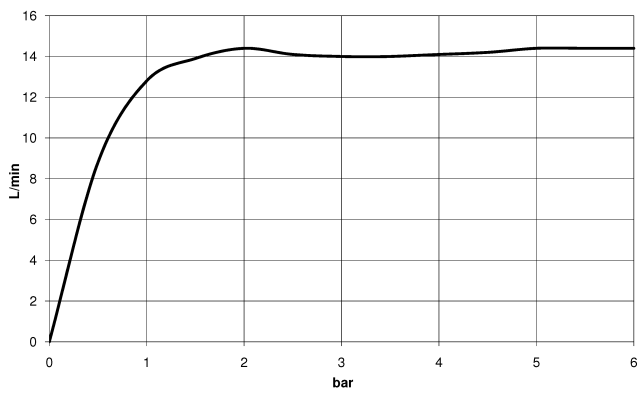

Rain shower with wall fixing 220 mm - Champagne (22kt Gold)

TARA

28 649 970

- 450mm projection
- rain shower Ø 220 mm
- PURE RAIN, max. flow rate 14 l/min (at 3 bar)
- Function from: 7 l/min
- rosette Ø 60 mm
- 1/2" connection
- with anti-scale system
- quick clearing
- WRAS 1707033

Recommended miscellaneous

- Concealed wall elbow -** 35 085 970 90
- max. recess depth 163 mm
 - min. recess depth 90 mm

28 649 970

mm [inches]

Flow rate chart

Certificates

WRAS_2212012.

DVGW_DW-
6517DN0118.