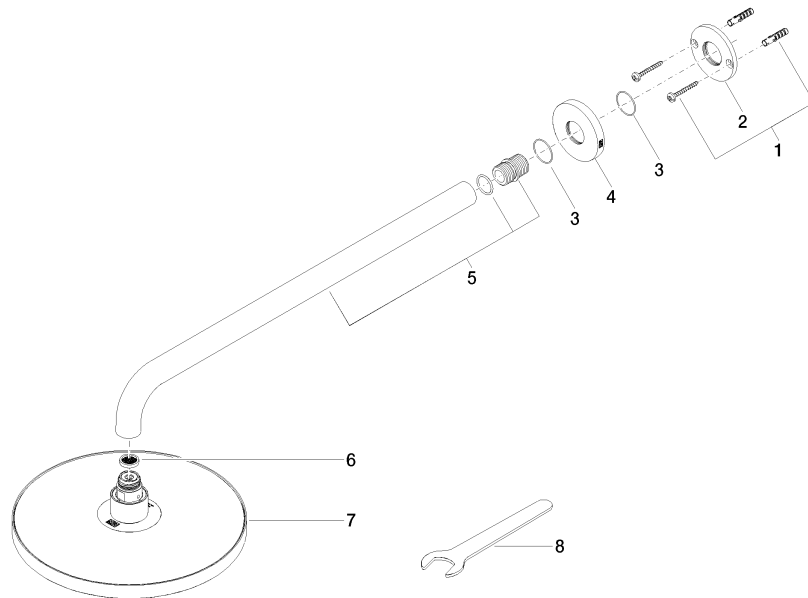

Rain shower with wall fixing 220 mm - Brushed Dark Platinum

TARA

28 649 970

- 450mm projection
- rain shower Ø 220 mm
- PURE RAIN, max. flow rate 14 l/min (at 3 bar)
- Function from: 7 l/min
- rosette Ø 60 mm
- 1/2" connection
- with anti-scale system
- quick clearing
- WRAS 1707033

Fits: TARA, LISSÉ, VAIA, META

	Brushed Dark Platinum	28 649 970-99
	Chrome	28 649 970-00
	Brushed Platinum	28 649 970-06
	Platinum	28 649 970-08
	Dark Chrome	28 649 970-19
	Light Gold	28 649 970-26
	Brushed Light Gold	28 649 970-27
	Brushed Durabronze (23kt Gold)	28 649 970-28
	Matte Black	28 649 970-33
	Brushed Bronze	28 649 970-42
	Brushed Champagne (22kt Gold)	28 649 970-46
	Champagne (22kt Gold)	28 649 970-47
	Brushed Chrome	28 649 970-93

Recommended miscellaneous

- Concealed wall elbow -** 35 085 970 90
- max. recess depth 163 mm
 - min. recess depth 90 mm

28 649 970

mm [inches]

Flow rate chart

Certificates

WRAS_2212012.

DVGW_DW-
6517DN0118.

LGA_38655.

28 649 970

Spare parts list

No.	Item Number	Name	Quantity used	Delivery time
1	04 30 31 032 00 90	fixing set	1	2
2	09 17 20 120 90	holder	1	2
3	09 14 10 150 90	seal	2	2
4	09 27 97 015-99	rosette	1	30
5	90 11 03 070 00-99	pipe	1	30
6	09 23 01 075 90	insert	1	2
7	04 12 05 092 00-99	shower	1	30
8	90 30 09 069 00 90	key	1	2