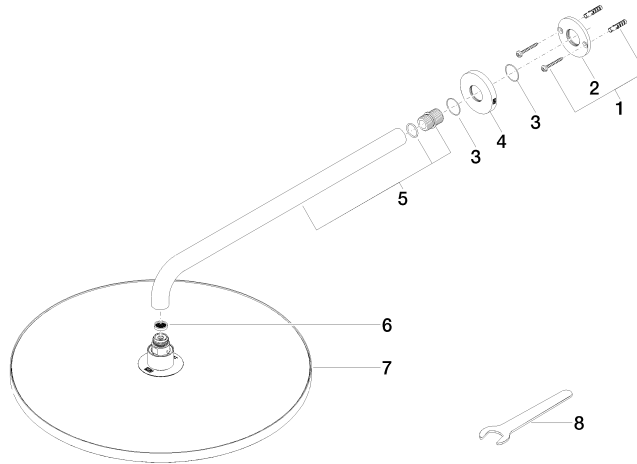

Rain shower with wall fixing FlowReduce 400 mm - Platinum

TARA

28 658 970

Fits: TARA, LISSÉ, VAIA, META

- 450mm projection
- rain shower Ø 400 mm
- PURE RAIN, max. flow rate 12 l/min (at 3 bar)
- Function from: 12 l/min
- rosette Ø 60 mm
- 1/2" connection
- with anti-scale system
- WRAS
- This product can help a building meet the requirements of Green Building Rating Systems, e.g. LEED®, BREEAM®, DGNB

To be provided by the customer. Zigbee Gateway!

	Platinum	28 658 970-08
	Chrome	28 658 970-00
	Brushed Platinum	28 658 970-06
	Dark Chrome	28 658 970-19
	Light Gold	28 658 970-26
	Brushed Light Gold	28 658 970-27
	Brushed Durabronze (23kt Gold)	28 658 970-28
	Matte Black	28 658 970-33
	Brushed Bronze	28 658 970-42
	Brushed Champagne (22kt Gold)	28 658 970-46
	Champagne (22kt Gold)	28 658 970-47
	Brushed Chrome	28 658 970-93
	Brushed Dark Platinum	28 658 970-99

28 658 970

Flow rate chart

Certificates

LGA_38661.

28 658 970

Parts for other finishes can be found here: [Chrome](#)

Spare parts list

No.	Item Number	Name	Quantity used	Delivery time
1	04 30 31 032 00 90	fixing set	1	2
2	09 17 20 120 90	holder	1	2
3	09 14 10 150 90	seal	2	2
4	09 27 97 015-08	rosette	1	40
5	90 11 03 070 00-08	pipe	1	40
6	09 23 01 075 90	insert	1	2
7	90 12 05 090 20-08	shower	1	40
8	90 30 09 069 00 90	key	1	2