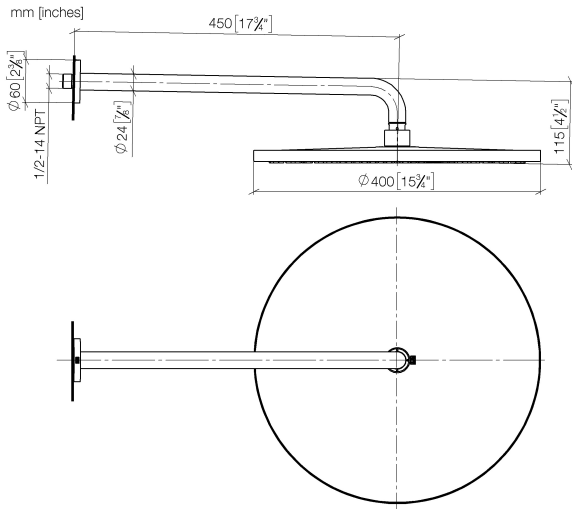

Rain shower with wall fixing FlowReduce 400 mm - Platinum

TARA

28 658 970

Fits: TARA, LISSÉ, VAIA, META

- 450mm projection
- rain shower Ø 400 mm
- PURE RAIN, max. flow rate 12 l/min (at 3 bar)
- Function from: 12 l/min
- rosette Ø 60 mm
- 1/2" connection
- with anti-scale system
- WRAS
- This product can help a building meet the requirements of Green Building Rating Systems, e.g. LEED®, BREEAM®, DGNB

To be provided by the customer. Zigbee Gateway!

	Platinum	28 658 970-08
	Chrome	28 658 970-00
	Brushed Platinum	28 658 970-06
	Dark Chrome	28 658 970-19
	Light Gold	28 658 970-26
	Brushed Light Gold	28 658 970-27
	Brushed Durabronze (23kt Gold)	28 658 970-28
	Matte Black	28 658 970-33
	Brushed Bronze	28 658 970-42
	Brushed Champagne (22kt Gold)	28 658 970-46
	Champagne (22kt Gold)	28 658 970-47
	Brushed Chrome	28 658 970-93
	Brushed Dark Platinum	28 658 970-99

28 658 970

Flow rate chart

Certificates

LGA_38661.

28 658 970

Parts for other finishes can be found here: [Chrome](#)

Spare parts list

No.	Item Number	Name	Quantity used	Delivery time
1	04 30 31 032 00 90	fixing set	1	2
2	09 17 20 120 90	holder	1	2
3	09 14 10 150 90	seal	2	2
4	09 27 97 015-08	rosette	1	40
5	90 11 03 070 00-08	pipe	1	40
6	09 23 01 075 90	insert	1	2
7	90 12 05 090 20-08	shower	1	40
8	90 30 09 069 00 90	key	1	2