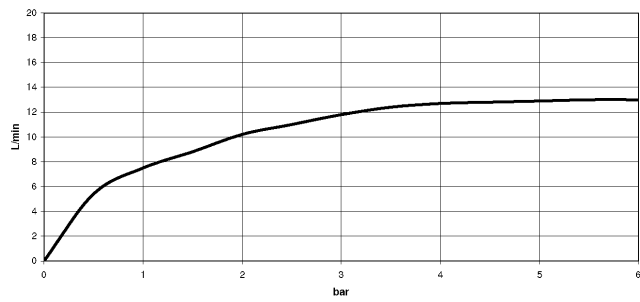

Flow rate chart

Certificates

LGA_38661.