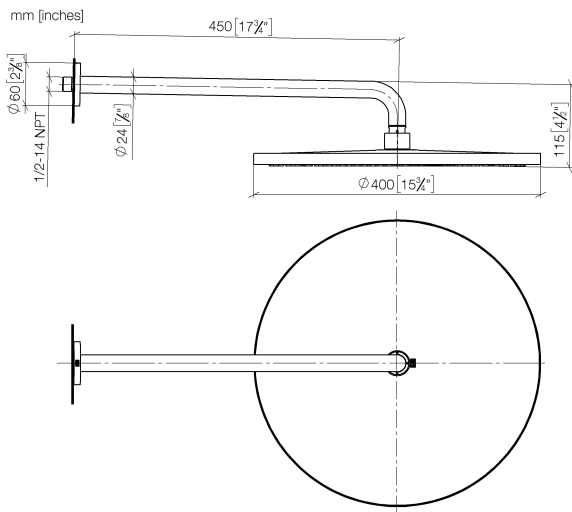

28 658 970

Fits: TARA, LISSÉ, VAIA, META

- 450mm projection
- rain shower Ø 400 mm
- PURE RAIN, max. flow rate 12 l/min (at 3 bar)
- Function from: 12 l/min
- rosette Ø 60 mm
- 1/2" connection
- with anti-scale system
- WRAS
- This product can help a building meet the requirements of Green Building Rating Systems, e.g. LEED®, BREEAM®, DGNB

To be provided by the customer. Zigbee Gateway!

	Dark Chrome	28 658 970-19
	Chrome	28 658 970-00
	Brushed Platinum	28 658 970-06
	Platinum	28 658 970-08
	Light Gold	28 658 970-26
	Brushed Light Gold	28 658 970-27
	Brushed Durabronze (23kt Gold)	28 658 970-28
	Matte Black	28 658 970-33
	Brushed Bronze	28 658 970-42
	Brushed Champagne (22kt Gold)	28 658 970-46
	Champagne (22kt Gold)	28 658 970-47
	Brushed Chrome	28 658 970-93
	Brushed Dark Platinum	28 658 970-99

28 658 970

Flow rate chart

Certificates

LGA_38661.

28 658 970

Parts for other finishes can be found here: [Chrome](#)

Spare parts list

No.	Item Number	Name	Quantity used	Delivery time
1	04 30 31 032 00 90	fixing set	1	2
2	09 17 20 120 90	holder	1	2
3	09 14 10 150 90	seal	2	2
4	09 27 97 015-19	rosette	1	20
5	90 11 03 070 00-19	pipe	1	20
6	09 23 01 075 90	insert	1	2
7	90 12 05 090 20-19	shower	1	20
8	90 30 09 069 00 90	key	1	2