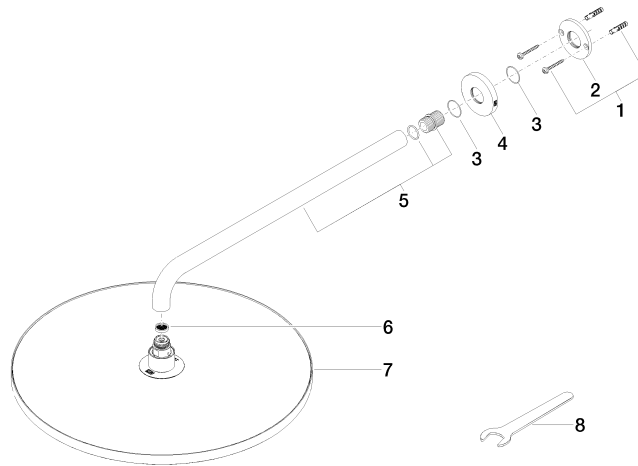

28 658 970

Fits: TARA, LISSÉ, VAIA, META

- 450mm projection
- rain shower Ø 400 mm
- PURE RAIN, max. flow rate 12 l/min (at 3 bar)
- Function from: 12 l/min
- rosette Ø 60 mm
- 1/2" connection
- with anti-scale system
- WRAS
- This product can help a building meet the requirements of Green Building Rating Systems, e.g. LEED®, BREEAM®, DGNB

To be provided by the customer. Zigbee Gateway!

	Dark Chrome	28 658 970-19
	Chrome	28 658 970-00
	Brushed Platinum	28 658 970-06
	Platinum	28 658 970-08
	Light Gold	28 658 970-26
	Brushed Light Gold	28 658 970-27
	Brushed Durabronze (23kt Gold)	28 658 970-28
	Matte Black	28 658 970-33
	Brushed Bronze	28 658 970-42
	Brushed Champagne (22kt Gold)	28 658 970-46
	Champagne (22kt Gold)	28 658 970-47
	Brushed Chrome	28 658 970-93
	Brushed Dark Platinum	28 658 970-99

28 658 970

Flow rate chart

Certificates

LGA_38661.

28 658 970

Parts for other finishes can be found here: [Chrome](#)

Spare parts list

No.	Item Number	Name	Quantity used	Delivery time
1	04 30 31 032 00 90	fixing set	1	2
2	09 17 20 120 90	holder	1	2
3	09 14 10 150 90	seal	2	2
4	09 27 97 015-19	rosette	1	20
5	90 11 03 070 00-19	pipe	1	20
6	09 23 01 075 90	insert	1	2
7	90 12 05 090 20-19	shower	1	20
8	90 30 09 069 00 90	key	1	2