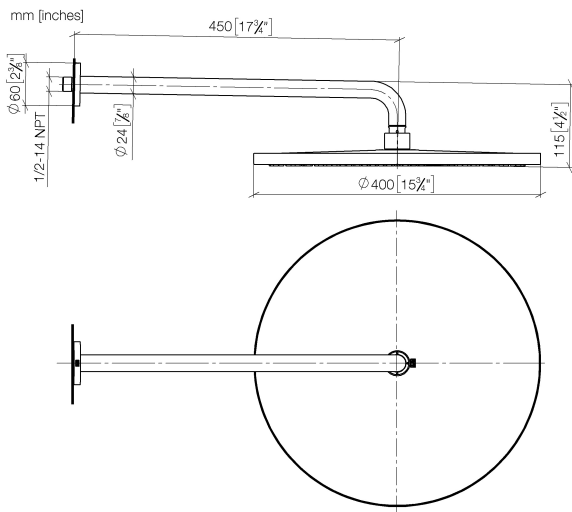

Rain shower with wall fixing FlowReduce 400 mm - Light Gold

TARA

28 658 970

Fits: TARA, LISSÉ, VAIA, META

- 450mm projection
- rain shower Ø 400 mm
- PURE RAIN, max. flow rate 12 l/min (at 3 bar)
- Function from: 12 l/min
- rosette Ø 60 mm
- 1/2" connection
- with anti-scale system
- WRAS
- This product can help a building meet the requirements of Green Building Rating Systems, e.g. LEED®, BREEAM®, DGNB

To be provided by the customer. Zigbee Gateway!

	Light Gold	28 658 970-26
	Chrome	28 658 970-00
	Brushed Platinum	28 658 970-06
	Platinum	28 658 970-08
	Dark Chrome	28 658 970-19
	Brushed Light Gold	28 658 970-27
	Brushed Durabronze (23kt Gold)	28 658 970-28
	Matte Black	28 658 970-33
	Brushed Bronze	28 658 970-42
	Brushed Champagne (22kt Gold)	28 658 970-46
	Champagne (22kt Gold)	28 658 970-47
	Brushed Chrome	28 658 970-93
	Brushed Dark Platinum	28 658 970-99

28 658 970

Flow rate chart

Certificates

LGA\_38661.

28 658 970

Parts for other  
finishes can be found  
here: [Chrome](#)