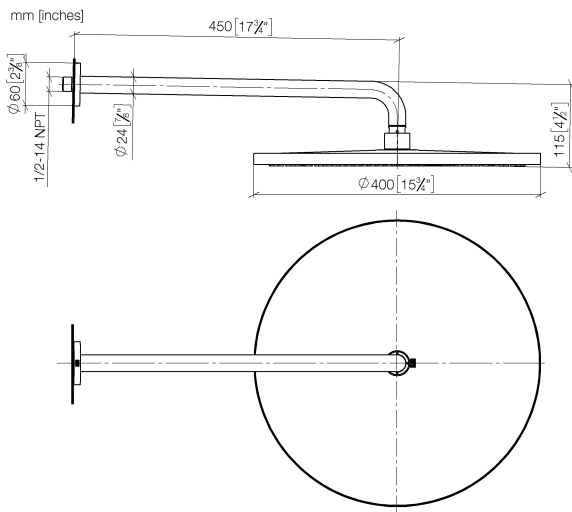

28 658 970

Fits: TARA, LISSÉ, VAIA, META

- 450mm projection
- rain shower Ø 400 mm
- PURE RAIN, max. flow rate 12 l/min (at 3 bar)
- Function from: 12 l/min
- rosette Ø 60 mm
- 1/2" connection
- with anti-scale system
- WRAS
- This product can help a building meet the requirements of Green Building Rating Systems, e.g. LEED®, BREEAM®, DGNB

To be provided by the customer. Zigbee Gateway!

	Brushed Light Gold	28 658 970-27
	Chrome	28 658 970-00
	Brushed Platinum	28 658 970-06
	Platinum	28 658 970-08
	Dark Chrome	28 658 970-19
	Light Gold	28 658 970-26
	Brushed Durabronze (23kt Gold)	28 658 970-28
	Matte Black	28 658 970-33
	Brushed Bronze	28 658 970-42
	Brushed Champagne (22kt Gold)	28 658 970-46
	Champagne (22kt Gold)	28 658 970-47
	Brushed Chrome	28 658 970-93
	Brushed Dark Platinum	28 658 970-99

28 658 970

Flow rate chart

Certificates

LGA\_38661.

28 658 970

Parts for other  
finishes can be found  
here: [Chrome](#)