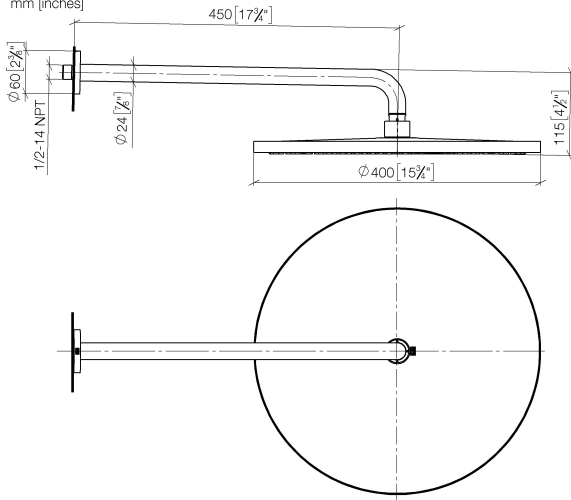

Rain shower with wall fixing FlowReduce 400 mm - Brushed Durabronze (23kt Gold)

TARA

28 658 970

- 450mm projection
- rain shower Ø 400 mm
- PURE RAIN, max. flow rate 12 l/min (at 3 bar)
- Function from: 12 l/min
- rosette Ø 60 mm
- 1/2" connection
- with anti-scale system
- WRAS
- This product can help a building meet the requirements of Green Building Rating Systems, e.g. LEED®, BREEAM®, DGNB

Fits: TARA, LISSÉ, VAIA, META

To be provided by the customer. Zigbee Gateway!

	Brushed Durabronze (23kt Gold)	28 658 970-28
	Chrome	28 658 970-00
	Brushed Platinum	28 658 970-06
	Platinum	28 658 970-08
	Dark Chrome	28 658 970-19
	Light Gold	28 658 970-26
	Brushed Light Gold	28 658 970-27
	Matte Black	28 658 970-33
	Brushed Bronze	28 658 970-42
	Brushed Champagne (22kt Gold)	28 658 970-46
	Champagne (22kt Gold)	28 658 970-47
	Brushed Chrome	28 658 970-93
	Brushed Dark Platinum	28 658 970-99

Rain shower with wall fixing FlowReduce 400 mm - Brushed Durabronze (23kt Gold)

TARA

28 658 970  
mm [inches]

Flow rate chart

Certificates

LGA\_38661.

28 658 970  
Parts for other  
finishes can be found  
here: Chrome

### Spare parts list

No.	Item Number	Name	Quantity used	Delivery time
1	04 30 31 032 00 90	fixing set	1	2
2	09 17 20 120 90	holder	1	2
3	09 14 10 150 90	seal	2	2
4	09 27 97 015-28	rosette	1	20
5	90 11 03 070 00-28	pipe	1	20
6	09 23 01 075 90	insert	1	2
7	90 12 05 090 20-28	shower	1	20
8	90 30 09 069 00 90	key	1	2