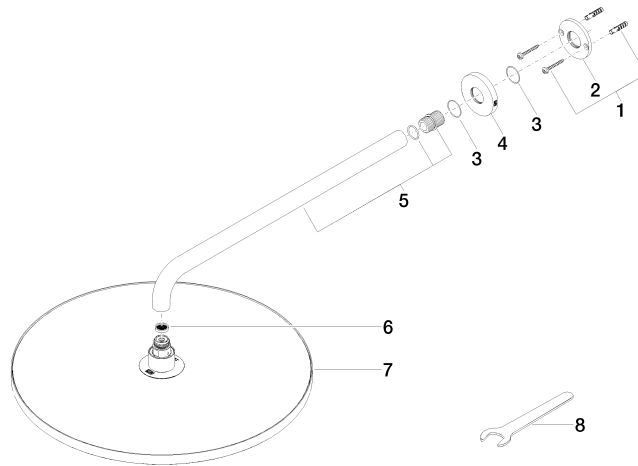

Rain shower with wall fixing FlowReduce 400 mm - Brushed Durabronze (23kt Gold)

TARA

28 658 970

- 450mm projection
- rain shower Ø 400 mm
- PURE RAIN, max. flow rate 12 l/min (at 3 bar)
- Function from: 12 l/min
- rosette Ø 60 mm
- 1/2" connection
- with anti-scale system
- WRAS
- This product can help a building meet the requirements of Green Building Rating Systems, e.g. LEED®, BREEAM®, DGNB

Fits: TARA, LISSÉ, VAIA, META

To be provided by the customer. Zigbee Gateway!

	Brushed Durabronze (23kt Gold)	28 658 970-28
	Chrome	28 658 970-00
	Brushed Platinum	28 658 970-06
	Platinum	28 658 970-08
	Dark Chrome	28 658 970-19
	Light Gold	28 658 970-26
	Brushed Light Gold	28 658 970-27
	Matte Black	28 658 970-33
	Brushed Bronze	28 658 970-42
	Brushed Champagne (22kt Gold)	28 658 970-46
	Champagne (22kt Gold)	28 658 970-47
	Brushed Chrome	28 658 970-93
	Brushed Dark Platinum	28 658 970-99

Rain shower with wall fixing FlowReduce 400 mm - Brushed Durabronze (23kt Gold)

TARA

28 658 970  
mm [inches]

Flow rate chart

Certificates

LGA\_38661.

28 658 970  
Parts for other  
finishes can be found  
here: Chrome

### Spare parts list

No.	Item Number	Name	Quantity used	Delivery time
1	04 30 31 032 00 90	fixing set	1	2
2	09 17 20 120 90	holder	1	2
3	09 14 10 150 90	seal	2	2
4	09 27 97 015-28	rosette	1	20
5	90 11 03 070 00-28	pipe	1	20
6	09 23 01 075 90	insert	1	2
7	90 12 05 090 20-28	shower	1	20
8	90 30 09 069 00 90	key	1	2