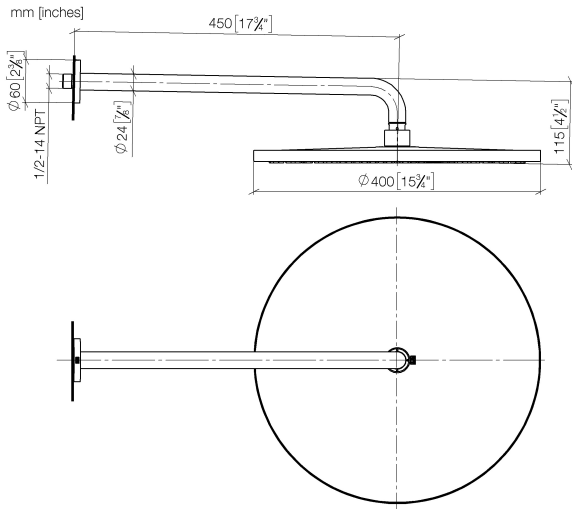

28 658 970

Fits: TARA, LISSÉ, VAIA, META

- 450mm projection
- rain shower Ø 400 mm
- PURE RAIN, max. flow rate 12 l/min (at 3 bar)
- Function from: 12 l/min
- rosette Ø 60 mm
- 1/2" connection
- with anti-scale system
- WRAS
- This product can help a building meet the requirements of Green Building Rating Systems, e.g. LEED®, BREEAM®, DGNB

To be provided by the customer. Zigbee Gateway!

	Matte Black	28 658 970-33
	Chrome	28 658 970-00
	Brushed Platinum	28 658 970-06
	Platinum	28 658 970-08
	Dark Chrome	28 658 970-19
	Light Gold	28 658 970-26
	Brushed Light Gold	28 658 970-27
	Brushed Durabronze (23kt Gold)	28 658 970-28
	Brushed Bronze	28 658 970-42
	Brushed Champagne (22kt Gold)	28 658 970-46
	Champagne (22kt Gold)	28 658 970-47
	Brushed Chrome	28 658 970-93
	Brushed Dark Platinum	28 658 970-99

28 658 970

Flow rate chart

Certificates

LGA_38661.

28 658 970

Parts for other finishes can be found here: [Chrome](#)

Spare parts list

No.	Item Number	Name	Quantity used	Delivery time
1	04 30 31 032 00 90	fixing set	1	2
2	09 17 20 120 90	holder	1	2
3	09 14 10 150 90	seal	2	2
4	09 27 97 015-33	rosette	1	30
5	90 11 03 070 00-33	pipe	1	30
6	09 23 01 075 90	insert	1	2
7	90 12 05 090 20-33	shower	1	30
8	90 30 09 069 00 90	key	1	2