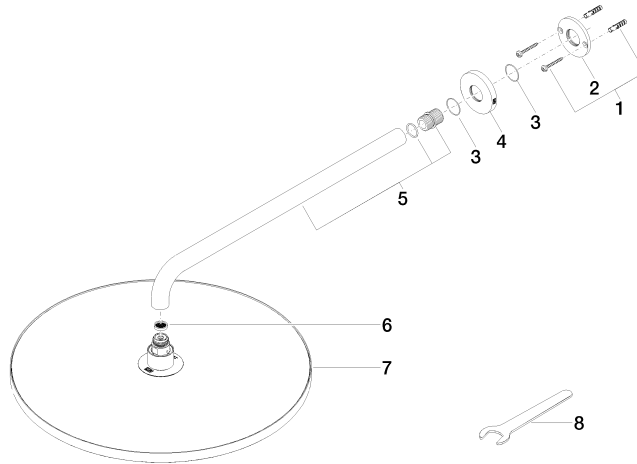

28 658 970

Fits: TARA, LISSÉ, VAIA, META

- 450mm projection
- rain shower Ø 400 mm
- PURE RAIN, max. flow rate 12 l/min (at 3 bar)
- Function from: 12 l/min
- rosette Ø 60 mm
- 1/2" connection
- with anti-scale system
- WRAS
- This product can help a building meet the requirements of Green Building Rating Systems, e.g. LEED®, BREEAM®, DGNB

To be provided by the customer. Zigbee Gateway!

	Matte Black	28 658 970-33
	Chrome	28 658 970-00
	Brushed Platinum	28 658 970-06
	Platinum	28 658 970-08
	Dark Chrome	28 658 970-19
	Light Gold	28 658 970-26
	Brushed Light Gold	28 658 970-27
	Brushed Durabronze (23kt Gold)	28 658 970-28
	Brushed Bronze	28 658 970-42
	Brushed Champagne (22kt Gold)	28 658 970-46
	Champagne (22kt Gold)	28 658 970-47
	Brushed Chrome	28 658 970-93
	Brushed Dark Platinum	28 658 970-99

28 658 970

Flow rate chart

Certificates

LGA_38661.

28 658 970

Parts for other finishes can be found here: [Chrome](#)

Spare parts list

No.	Item Number	Name	Quantity used	Delivery time
1	04 30 31 032 00 90	fixing set	1	2
2	09 17 20 120 90	holder	1	2
3	09 14 10 150 90	seal	2	2
4	09 27 97 015-33	rosette	1	30
5	90 11 03 070 00-33	pipe	1	30
6	09 23 01 075 90	insert	1	2
7	90 12 05 090 20-33	shower	1	30
8	90 30 09 069 00 90	key	1	2