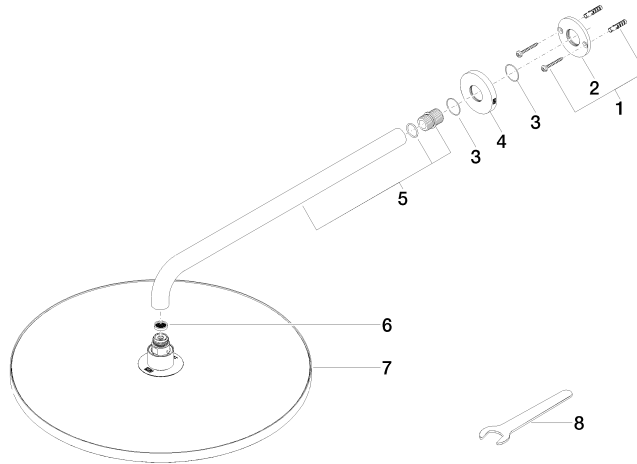

28 658 970

Fits: TARA, LISSÉ, VAIA, META

- 450mm projection
- rain shower Ø 400 mm
- PURE RAIN, max. flow rate 12 l/min (at 3 bar)
- Function from: 12 l/min
- rosette Ø 60 mm
- 1/2" connection
- with anti-scale system
- WRAS
- This product can help a building meet the requirements of Green Building Rating Systems, e.g. LEED®, BREEAM®, DGNB

To be provided by the customer. Zigbee Gateway!

	Brushed Bronze	28 658 970-42
	Chrome	28 658 970-00
	Brushed Platinum	28 658 970-06
	Platinum	28 658 970-08
	Dark Chrome	28 658 970-19
	Light Gold	28 658 970-26
	Brushed Light Gold	28 658 970-27
	Brushed Durabronze (23kt Gold)	28 658 970-28
	Matte Black	28 658 970-33
	Brushed Champagne (22kt Gold)	28 658 970-46
	Champagne (22kt Gold)	28 658 970-47
	Brushed Chrome	28 658 970-93
	Brushed Dark Platinum	28 658 970-99

28 658 970

Flow rate chart

Certificates

LGA_38661.

28 658 970

Parts for other finishes can be found here: [Chrome](#)

Spare parts list

No.	Item Number	Name	Quantity used	Delivery time
1	04 30 31 032 00 90	fixing set	1	2
2	09 17 20 120 90	holder	1	2
3	09 14 10 150 90	seal	2	2
4	09 27 97 015-42	rosette	1	60
5	90 11 03 070 00-42	pipe	1	30
6	09 23 01 075 90	insert	1	2
7	90 12 05 090 20-42	shower	1	30
8	90 30 09 069 00 90	key	1	2