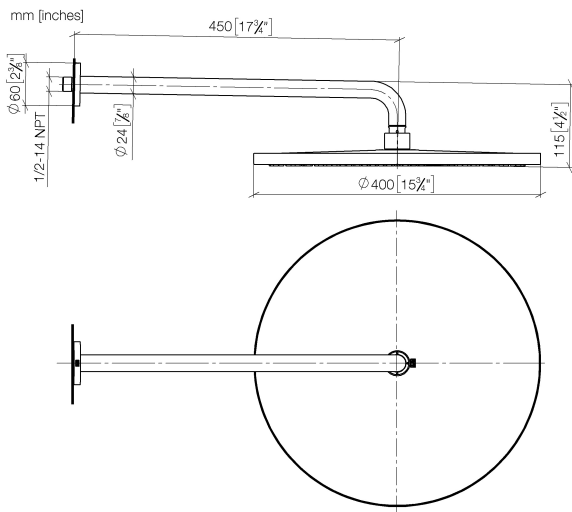

28 658 970

Fits: TARA, LISSÉ, VAIA, META

- 450mm projection
- rain shower Ø 400 mm
- PURE RAIN, max. flow rate 12 l/min (at 3 bar)
- Function from: 12 l/min
- rosette Ø 60 mm
- 1/2" connection
- with anti-scale system
- WRAS
- This product can help a building meet the requirements of Green Building Rating Systems, e.g. LEED®, BREEAM®, DGNB

To be provided by the customer. Zigbee Gateway!

	Brushed Bronze	28 658 970-42
	Chrome	28 658 970-00
	Brushed Platinum	28 658 970-06
	Platinum	28 658 970-08
	Dark Chrome	28 658 970-19
	Light Gold	28 658 970-26
	Brushed Light Gold	28 658 970-27
	Brushed Durabronze (23kt Gold)	28 658 970-28
	Matte Black	28 658 970-33
	Brushed Champagne (22kt Gold)	28 658 970-46
	Champagne (22kt Gold)	28 658 970-47
	Brushed Chrome	28 658 970-93
	Brushed Dark Platinum	28 658 970-99

28 658 970

Flow rate chart

Certificates

LGA_38661.

28 658 970

Parts for other finishes can be found here: [Chrome](#)

Spare parts list

No.	Item Number	Name	Quantity used	Delivery time
1	04 30 31 032 00 90	fixing set	1	2
2	09 17 20 120 90	holder	1	2
3	09 14 10 150 90	seal	2	2
4	09 27 97 015-42	rosette	1	60
5	90 11 03 070 00-42	pipe	1	30
6	09 23 01 075 90	insert	1	2
7	90 12 05 090 20-42	shower	1	30
8	90 30 09 069 00 90	key	1	2