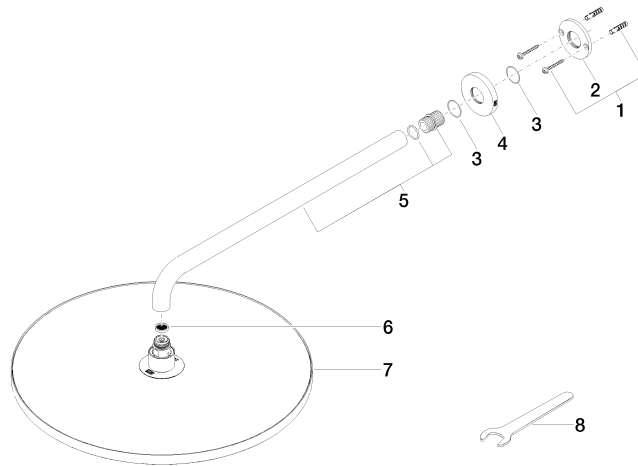

28 658 970

Fits: TARA, LISSÉ, VAIA, META

- 450mm projection
- rain shower Ø 400 mm
- PURE RAIN, max. flow rate 12 l/min (at 3 bar)
- Function from: 12 l/min
- rosette Ø 60 mm
- 1/2" connection
- with anti-scale system
- WRAS
- This product can help a building meet the requirements of Green Building Rating Systems, e.g. LEED®, BREEAM®, DGNB

To be provided by the customer. Zigbee Gateway!

	Brushed Chrome	28 658 970-93
	Chrome	28 658 970-00
	Brushed Platinum	28 658 970-06
	Platinum	28 658 970-08
	Dark Chrome	28 658 970-19
	Light Gold	28 658 970-26
	Brushed Light Gold	28 658 970-27
	Brushed Durabronze (23kt Gold)	28 658 970-28
	Matte Black	28 658 970-33
	Brushed Bronze	28 658 970-42
	Brushed Champagne (22kt Gold)	28 658 970-46
	Champagne (22kt Gold)	28 658 970-47
	Brushed Dark Platinum	28 658 970-99

28 658 970

Flow rate chart

Certificates

LGA\_38661.

28 658 970

Parts for other finishes can be found here: [Chrome](#)

### Spare parts list

No.	Item Number	Name	Quantity used	Delivery time
1	04 30 31 032 00 90	fixing set	1	2
2	09 17 20 120 90	holder	1	2
3	09 14 10 150 90	seal	2	2
4	09 27 97 015-93	rosette	1	20
5	90 11 03 070 00-93	pipe	1	20
6	09 23 01 075 90	insert	1	2
7	90 12 05 090 20-93	shower	1	20
8	90 30 09 069 00 90	key	1	2