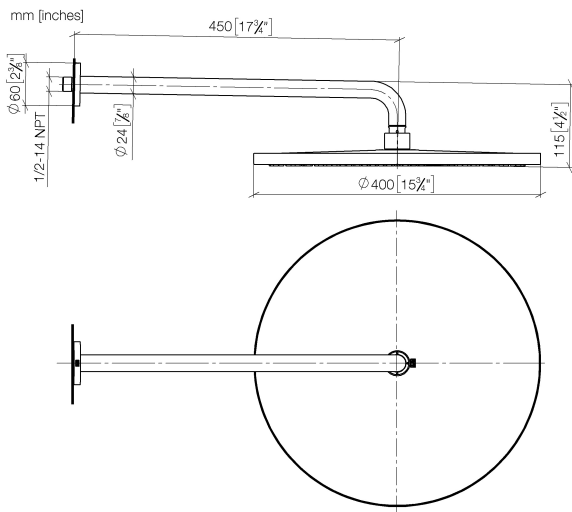

28 658 970

Fits: TARA, LISSÉ, VAIA, META

- 450mm projection
- rain shower Ø 400 mm
- PURE RAIN, max. flow rate 12 l/min (at 3 bar)
- Function from: 12 l/min
- rosette Ø 60 mm
- 1/2" connection
- with anti-scale system
- WRAS
- This product can help a building meet the requirements of Green Building Rating Systems, e.g. LEED®, BREEAM®, DGNB

To be provided by the customer. Zigbee Gateway!

	Brushed Dark Platinum	28 658 970-99
	Chrome	28 658 970-00
	Brushed Platinum	28 658 970-06
	Platinum	28 658 970-08
	Dark Chrome	28 658 970-19
	Light Gold	28 658 970-26
	Brushed Light Gold	28 658 970-27
	Brushed Durabronze (23kt Gold)	28 658 970-28
	Matte Black	28 658 970-33
	Brushed Bronze	28 658 970-42
	Brushed Champagne (22kt Gold)	28 658 970-46
	Champagne (22kt Gold)	28 658 970-47
	Brushed Chrome	28 658 970-93

28 658 970

Flow rate chart

Certificates

LGA_38661.

28 658 970

Parts for other finishes can be found here: [Chrome](#)

Spare parts list

No.	Item Number	Name	Quantity used	Delivery time
1	04 30 31 032 00 90	fixing set	1	2
2	09 17 20 120 90	holder	1	2
3	09 14 10 150 90	seal	2	2
4	09 27 97 015-99	rosette	1	30
5	90 11 03 070 00-99	pipe	1	30
6	09 23 01 075 90	insert	1	2
7	90 12 05 090 20-99	shower	1	30
8	90 30 09 069 00 90	key	1	2