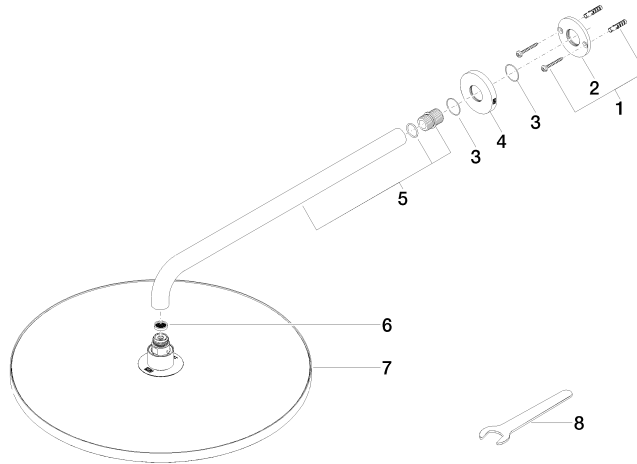

28 658 970

Fits: TARA, LISSÉ, VAIA, META

- 450mm projection
- rain shower Ø 400 mm
- PURE RAIN, max. flow rate 12 l/min (at 3 bar)
- Function from: 12 l/min
- rosette Ø 60 mm
- 1/2" connection
- with anti-scale system
- WRAS
- This product can help a building meet the requirements of Green Building Rating Systems, e.g. LEED®, BREEAM®, DGNB

To be provided by the customer. Zigbee Gateway!

	Brushed Dark Platinum	28 658 970-99
	Chrome	28 658 970-00
	Brushed Platinum	28 658 970-06
	Platinum	28 658 970-08
	Dark Chrome	28 658 970-19
	Light Gold	28 658 970-26
	Brushed Light Gold	28 658 970-27
	Brushed Durabronze (23kt Gold)	28 658 970-28
	Matte Black	28 658 970-33
	Brushed Bronze	28 658 970-42
	Brushed Champagne (22kt Gold)	28 658 970-46
	Champagne (22kt Gold)	28 658 970-47
	Brushed Chrome	28 658 970-93

28 658 970

Flow rate chart

Certificates

LGA_38661.

28 658 970

Parts for other finishes can be found here: [Chrome](#)

Spare parts list

No.	Item Number	Name	Quantity used	Delivery time
1	04 30 31 032 00 90	fixing set	1	2
2	09 17 20 120 90	holder	1	2
3	09 14 10 150 90	seal	2	2
4	09 27 97 015-99	rosette	1	30
5	90 11 03 070 00-99	pipe	1	30
6	09 23 01 075 90	insert	1	2
7	90 12 05 090 20-99	shower	1	30
8	90 30 09 069 00 90	key	1	2