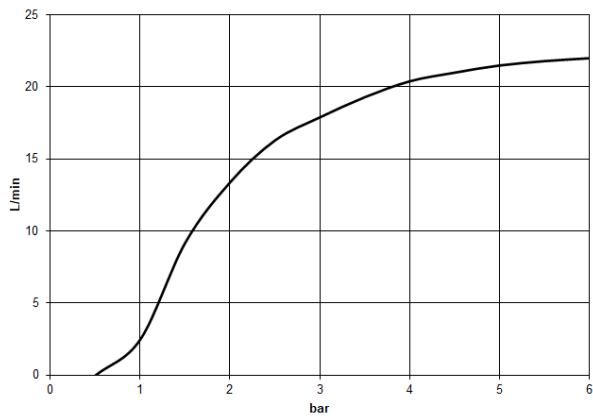

Rain shower with wall fixing 400 mm - Brushed Platinum

TARA

28 659 970

- 450mm projection
- rain shower Ø 400 mm
- PURE RAIN, max. flow rate 20 l/min (at 3 bar)
- Function from: 12 l/min
- rosette Ø 60 mm
- 1/2" connection
- with anti-scale system
- WRAS 1707033

Recommended miscellaneous

- Concealed wall elbow -** 35 085 970 90
- max. recess depth 163 mm
 - min. recess depth 90 mm

28 659 970

Flow rate chart

Certificates

LGA_29237.

LGA_29238.

WRAS_2212012.