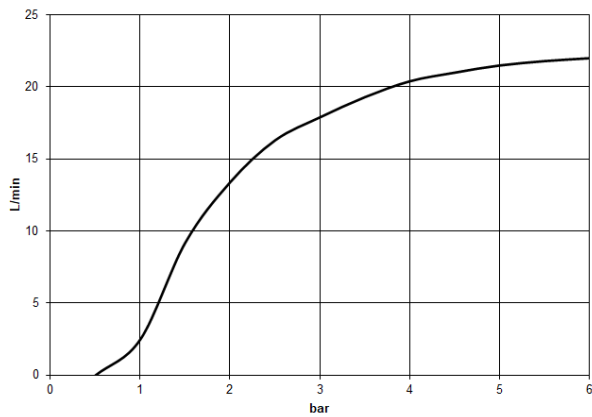

Rain shower with wall fixing 400 mm - Dark Chrome

TARA

28 659 970

- 450mm projection
- rain shower Ø 400 mm
- PURE RAIN, max. flow rate 20 l/min (at 3 bar)
- Function from: 12 l/min
- rosette Ø 60 mm
- 1/2" connection
- with anti-scale system
- WRAS 1707033

Recommended miscellaneous

- Concealed wall elbow -** 35 085 970 90
- max. recess depth 163 mm
 - min. recess depth 90 mm

28 659 970

Flow rate chart

Certificates

LGA_29237.

LGA_29238.

WRAS_2212012.