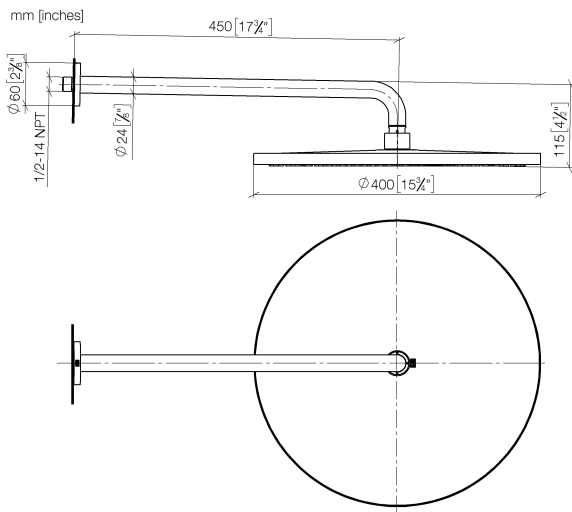

Rain shower with wall fixing 400 mm - Dark Chrome

TARA

28 659 970

- 450mm projection
- rain shower Ø 400 mm
- PURE RAIN, max. flow rate 20 l/min (at 3 bar)
- Function from: 12 l/min
- rosette Ø 60 mm
- 1/2" connection
- with anti-scale system
- WRAS 1707033

Product change as of 1st April 2024: max. flow 20l/min

Fits: TARA, LISSÉ, VAIA, META

	Dark Chrome	28 659 970-19
	Chrome	28 659 970-00
	Brushed Platinum	28 659 970-06
	Platinum	28 659 970-08
	Light Gold	28 659 970-26
	Brushed Light Gold	28 659 970-27
	Brushed Durabronze (23kt Gold)	28 659 970-28
	Matte Black	28 659 970-33
	Brushed Bronze	28 659 970-42
	Brushed Champagne (22kt Gold)	28 659 970-46
	Champagne (22kt Gold)	28 659 970-47
	Brushed Chrome	28 659 970-93
	Brushed Dark Platinum	28 659 970-99

Recommended miscellaneous

- Concealed wall elbow -** 35 085 970 90
- max. recess depth 163 mm
 - min. recess depth 90 mm

28 659 970

Flow rate chart

Certificates

LGA_29237.

LGA_29238.

WRAS_2212012.