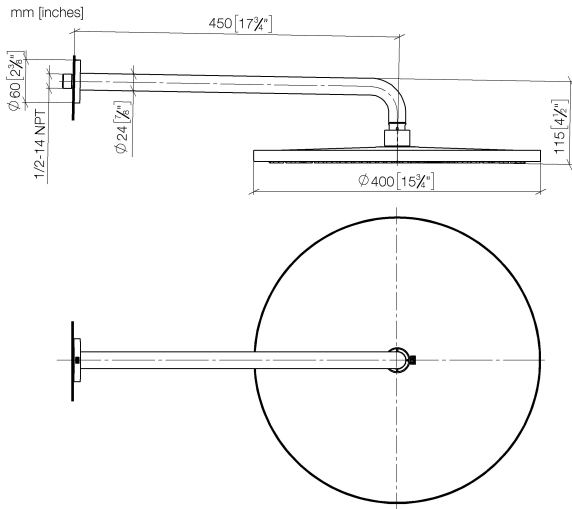

Rain shower with wall fixing 400 mm - Light Gold

TARA

28 659 970

- 450mm projection
- rain shower Ø 400 mm
- PURE RAIN, max. flow rate 20 l/min (at 3 bar)
- Function from: 12 l/min
- rosette Ø 60 mm
- 1/2" connection
- with anti-scale system
- WRAS

Product change as of 1st April 2024: max. flow 20l/min

Fits: TARA, LISSÉ, VAIA, META

	Light Gold	28 659 970-26
	Chrome	28 659 970-00
	Brushed Platinum	28 659 970-06
	Platinum	28 659 970-08
	Dark Chrome	28 659 970-19
	Brushed Light Gold	28 659 970-27
	Brushed Durabronze (23kt Gold)	28 659 970-28
	Matte Black	28 659 970-33
	Brushed Bronze	28 659 970-42
	Brushed Champagne (22kt Gold)	28 659 970-46
	Champagne (22kt Gold)	28 659 970-47
	Brushed Chrome	28 659 970-93
	Brushed Dark Platinum	28 659 970-99

Recommended miscellaneous

- Concealed wall elbow -** 35 085 970 90
- min. recess depth 90 mm
 - max. recess depth 163 mm

28 659 970

Flow rate chart

Certificates

LGA_29237.

LGA_29238.

WRAS_2212012.

DVGW_DW-6517DN0118.

28 659 970

Spare parts list

No.	Item Number	Name	Quantity used	Delivery time
1	04 30 31 032 00 90	fixing set	1	2
2	09 17 20 120 90	holder	1	2
3	09 14 10 150 90	seal	2	2
4	09 27 97 015-26	rosette	1	60
5	90 11 03 070 00-26	pipe	1	30
6	09 23 01 075 90	insert	1	2
7	04 12 05 090 00-26	shower	1	60
8	90 30 09 069 00 90	key	1	2