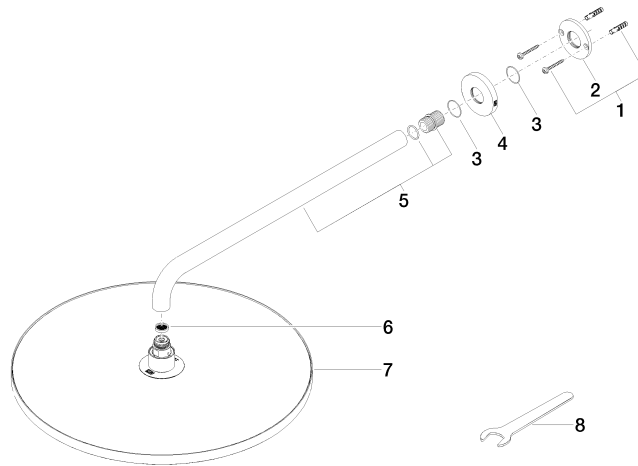

Rain shower with wall fixing 400 mm - Light Gold

TARA

28 659 970

- 450mm projection
- rain shower Ø 400 mm
- PURE RAIN, max. flow rate 20 l/min (at 3 bar)
- Function from: 12 l/min
- rosette Ø 60 mm
- 1/2" connection
- with anti-scale system
- WRAS

Product change as of 1st April 2024: max. flow 20l/min

Fits: TARA, LISSÉ, VAIA, META

	Light Gold	28 659 970-26
	Chrome	28 659 970-00
	Brushed Platinum	28 659 970-06
	Platinum	28 659 970-08
	Dark Chrome	28 659 970-19
	Brushed Light Gold	28 659 970-27
	Brushed Durabronze (23kt Gold)	28 659 970-28
	Matte Black	28 659 970-33
	Brushed Bronze	28 659 970-42
	Brushed Champagne (22kt Gold)	28 659 970-46
	Champagne (22kt Gold)	28 659 970-47
	Brushed Chrome	28 659 970-93
	Brushed Dark Platinum	28 659 970-99

Recommended miscellaneous

- Concealed wall elbow -** 35 085 970 90
- min. recess depth 90 mm
 - max. recess depth 163 mm

28 659 970

Flow rate chart

Certificates

LGA_29237.

LGA_29238.

WRAS_2212012.

DVGW_DW-6517DN0118.

28 659 970

Spare parts list

No.	Item Number	Name	Quantity used	Delivery time
1	04 30 31 032 00 90	fixing set	1	2
2	09 17 20 120 90	holder	1	2
3	09 14 10 150 90	seal	2	2
4	09 27 97 015-26	rosette	1	60
5	90 11 03 070 00-26	pipe	1	30
6	09 23 01 075 90	insert	1	2
7	04 12 05 090 00-26	shower	1	60
8	90 30 09 069 00 90	key	1	2