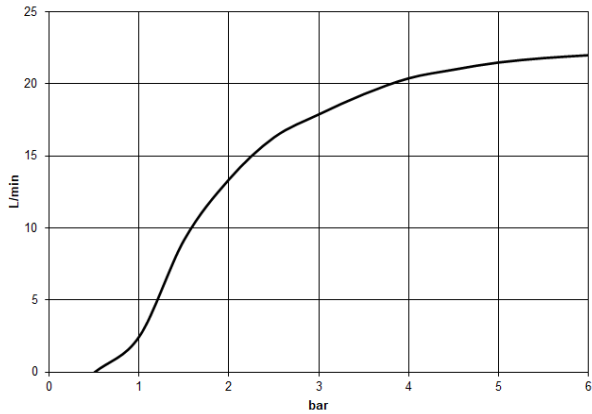

Rain shower with wall fixing 400 mm - Light Gold

TARA

28 659 970

- 450mm projection
- rain shower Ø 400 mm
- PURE RAIN, max. flow rate 20 l/min (at 3 bar)
- Function from: 12 l/min
- rosette Ø 60 mm
- 1/2" connection
- with anti-scale system
- WRAS

Recommended miscellaneous

- Concealed wall elbow -** 35 085 970 90
- min. recess depth 90 mm
 - max. recess depth 163 mm

28 659 970

Flow rate chart

Certificates

LGA_29237.

LGA_29238.

WRAS_2212012.