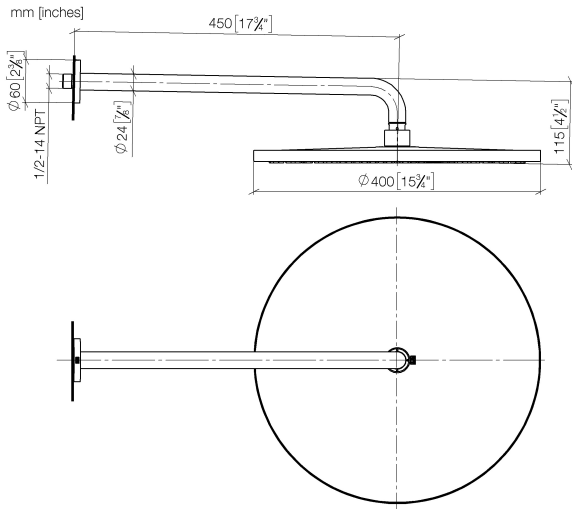

Rain shower with wall fixing 400 mm - Brushed Bronze

TARA

28 659 970

- 450mm projection
- rain shower Ø 400 mm
- PURE RAIN, max. flow rate 20 l/min (at 3 bar)
- Function from: 12 l/min
- rosette Ø 60 mm
- 1/2" connection
- with anti-scale system
- WRAS 1707033

Product change as of 1st April 2024: max. flow 20l/min

Fits: TARA, LISSÉ, VAIA, META

	Brushed Bronze	28 659 970-42
	Chrome	28 659 970-00
	Brushed Platinum	28 659 970-06
	Platinum	28 659 970-08
	Dark Chrome	28 659 970-19
	Light Gold	28 659 970-26
	Brushed Light Gold	28 659 970-27
	Brushed Durabronze (23kt Gold)	28 659 970-28
	Matte Black	28 659 970-33
	Brushed Champagne (22kt Gold)	28 659 970-46
	Champagne (22kt Gold)	28 659 970-47
	Brushed Chrome	28 659 970-93
	Brushed Dark Platinum	28 659 970-99

Recommended miscellaneous

- Concealed wall elbow -** 35 085 970 90
- min. recess depth 90 mm
 - max. recess depth 163 mm

28 659 970

Flow rate chart

Certificates

LGA_29237.

LGA_29238.

WRAS_2212012.

DVGW_DW-
6517DN0118.

28 659 970

Spare parts list

No.	Item Number	Name	Quantity used	Delivery time
1	04 30 31 032 00 90	fixing set	1	2
2	09 17 20 120 90	holder	1	2
3	09 14 10 150 90	seal	2	2
4	09 27 97 015-42	rosette	1	60
5	90 11 03 070 00-42	pipe	1	30
6	09 23 01 075 90	insert	1	2
7	04 12 05 090 00-42	shower	1	60
8	90 30 09 069 00 90	key	1	2