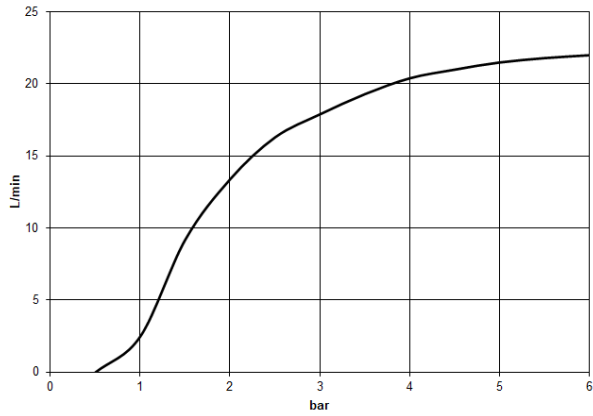

Rain shower with wall fixing 400 mm - Brushed Bronze

TARA

28 659 970

- 450mm projection
- rain shower Ø 400 mm
- PURE RAIN, max. flow rate 20 l/min (at 3 bar)
- Function from: 12 l/min
- rosette Ø 60 mm
- 1/2" connection
- with anti-scale system
- WRAS 1707033

Recommended miscellaneous

- Concealed wall elbow -** 35 085 970 90
- min. recess depth 90 mm
 - max. recess depth 163 mm

28 659 970

Flow rate chart

Certificates

LGA_29237.

LGA_29238.

WRAS_2212012.