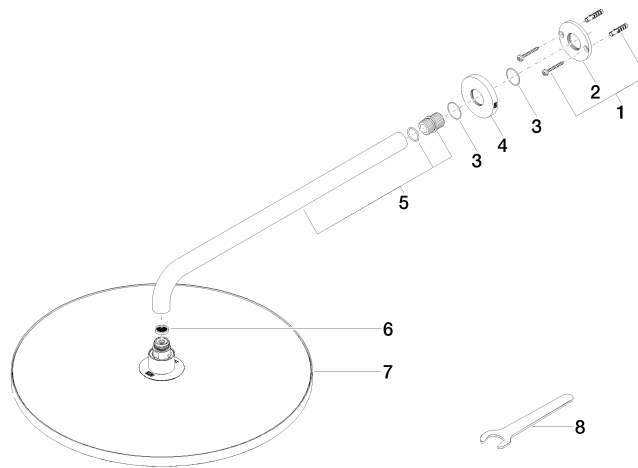

Rain shower with wall fixing 400 mm - Brushed Bronze

TARA

28 659 970

- 450mm projection
- rain shower Ø 400 mm
- PURE RAIN, max. flow rate 20 l/min (at 3 bar)
- Function from: 12 l/min
- rosette Ø 60 mm
- 1/2" connection
- with anti-scale system
- WRAS 1707033

Product change as of 1st April 2024: max. flow 20l/min

Fits: TARA, LISSÉ, VAIA, META

	Brushed Bronze	28 659 970-42
	Chrome	28 659 970-00
	Brushed Platinum	28 659 970-06
	Platinum	28 659 970-08
	Dark Chrome	28 659 970-19
	Light Gold	28 659 970-26
	Brushed Light Gold	28 659 970-27
	Brushed Durabronze (23kt Gold)	28 659 970-28
	Matte Black	28 659 970-33
	Brushed Champagne (22kt Gold)	28 659 970-46
	Champagne (22kt Gold)	28 659 970-47
	Brushed Chrome	28 659 970-93
	Brushed Dark Platinum	28 659 970-99

Recommended miscellaneous

- Concealed wall elbow -** 35 085 970 90
- min. recess depth 90 mm
 - max. recess depth 163 mm

28 659 970

Flow rate chart

Certificates

LGA_29237.

LGA_29238.

WRAS_2212012.

DVGW_DW-
6517DN0118.

28 659 970

Spare parts list

No.	Item Number	Name	Quantity used	Delivery time
1	04 30 31 032 00 90	fixing set	1	2
2	09 17 20 120 90	holder	1	2
3	09 14 10 150 90	seal	2	2
4	09 27 97 015-42	rosette	1	60
5	90 11 03 070 00-42	pipe	1	30
6	09 23 01 075 90	insert	1	2
7	04 12 05 090 00-42	shower	1	60
8	90 30 09 069 00 90	key	1	2