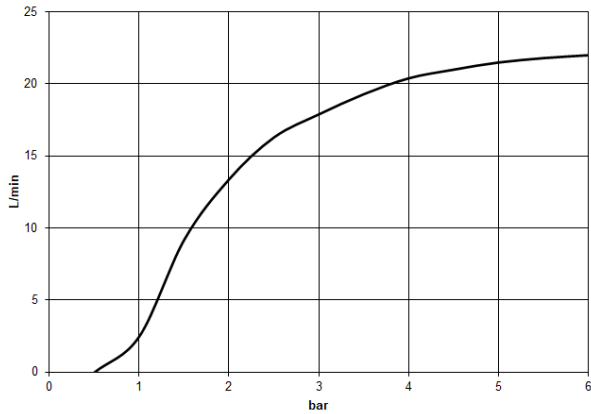

## Rain shower with wall fixing 400 mm - Brushed Dark Platinum

TARA

28 659 970

- 450mm projection
- rain shower Ø 400 mm
- PURE RAIN, max. flow rate 20 l/min (at 3 bar)
- Function from: 12 l/min
- rosette Ø 60 mm
- 1/2" connection
- with anti-scale system
- WRAS 1707033

### Recommended miscellaneous

- Concealed wall elbow -** 35 085 970 90
- max. recess depth 163 mm
  - min. recess depth 90 mm

28 659 970

Flow rate chart

Certificates

LGA\_29237.

LGA\_29238.

WRAS\_2212012.