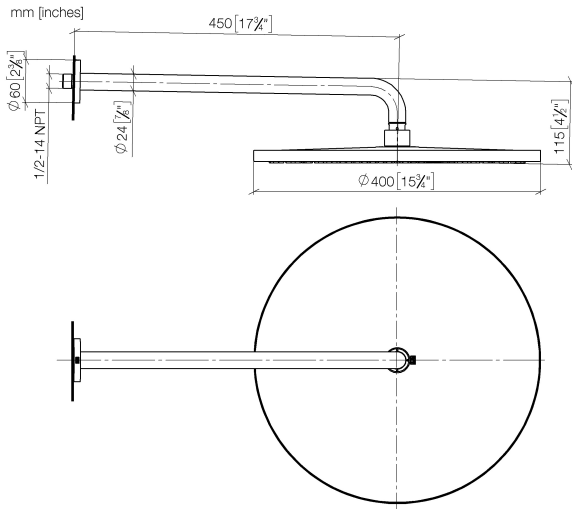

## Rain shower with wall fixing 400 mm - Brushed Dark Platinum

TARA

28 659 970

- 450mm projection
- rain shower Ø 400 mm
- PURE RAIN, max. flow rate 20 l/min (at 3 bar)
- Function from: 12 l/min
- rosette Ø 60 mm
- 1/2" connection
- with anti-scale system
- WRAS 1707033

Product change as of 1st April 2024: max. flow 20l/min

Fits: TARA, LISSÉ, VAIA, META

	Brushed Dark Platinum	28 659 970-99
	Chrome	28 659 970-00
	Brushed Platinum	28 659 970-06
	Platinum	28 659 970-08
	Dark Chrome	28 659 970-19
	Light Gold	28 659 970-26
	Brushed Light Gold	28 659 970-27
	Brushed Durabronze (23kt Gold)	28 659 970-28
	Matte Black	28 659 970-33
	Brushed Bronze	28 659 970-42
	Brushed Champagne (22kt Gold)	28 659 970-46
	Champagne (22kt Gold)	28 659 970-47
	Brushed Chrome	28 659 970-93

### Recommended miscellaneous

- Concealed wall elbow -** 35 085 970 90
- max. recess depth 163 mm
  - min. recess depth 90 mm

28 659 970

Flow rate chart

Certificates

LGA\_29237.

LGA\_29238.

WRAS\_2212012.

### Spare parts list

No.	Item Number	Name	Quantity used	Delivery time
1	04 30 31 032 00 90	fixing set	1	2
2	09 17 20 120 90	holder	1	2
3	09 14 10 150 90	seal	2	2
4	09 27 97 015-99	rosette	1	30
5	90 11 03 070 00-99	pipe	1	30
6	09 23 01 075 90	insert	1	2
7	04 12 05 090 00-99	shower	1	30
8	90 30 09 069 00 90	key	1	2