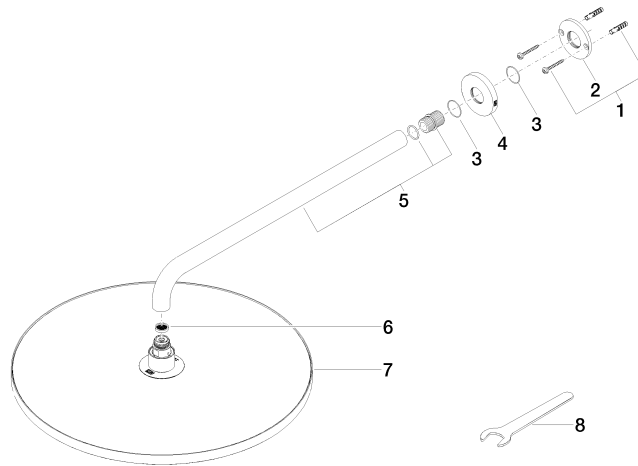

## Rain shower with wall fixing 400 mm - Brushed Dark Platinum

TARA

28 659 970

- 450mm projection
- rain shower Ø 400 mm
- PURE RAIN, max. flow rate 20 l/min (at 3 bar)
- Function from: 12 l/min
- rosette Ø 60 mm
- 1/2" connection
- with anti-scale system
- WRAS 1707033

Product change as of 1st April 2024: max. flow 20l/min

Fits: TARA, LISSÉ, VAIA, META

	Brushed Dark Platinum	28 659 970-99
	Chrome	28 659 970-00
	Brushed Platinum	28 659 970-06
	Platinum	28 659 970-08
	Dark Chrome	28 659 970-19
	Light Gold	28 659 970-26
	Brushed Light Gold	28 659 970-27
	Brushed Durabronze (23kt Gold)	28 659 970-28
	Matte Black	28 659 970-33
	Brushed Bronze	28 659 970-42
	Brushed Champagne (22kt Gold)	28 659 970-46
	Champagne (22kt Gold)	28 659 970-47
	Brushed Chrome	28 659 970-93

### Recommended miscellaneous

- Concealed wall elbow -** 35 085 970 90
- max. recess depth 163 mm
  - min. recess depth 90 mm

28 659 970

Flow rate chart

Certificates

LGA\_29237.

LGA\_29238.

WRAS\_2212012.

### Spare parts list

No.	Item Number	Name	Quantity used	Delivery time
1	04 30 31 032 00 90	fixing set	1	2
2	09 17 20 120 90	holder	1	2
3	09 14 10 150 90	seal	2	2
4	09 27 97 015-99	rosette	1	30
5	90 11 03 070 00-99	pipe	1	30
6	09 23 01 075 90	insert	1	2
7	04 12 05 090 00-99	shower	1	30
8	90 30 09 069 00 90	key	1	2